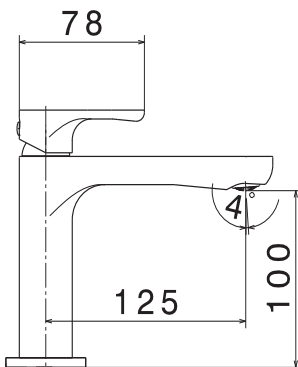

## Linfa II Matt Black Basin Mixer

**Product Code: 69412Q.02.093**

The Linfa II Matt Black collection, Made in Italy, combines a minimalist and elegant design. Along with the durable matt black finish, the Linfa II collection represents a new style option for the modern bathroom.

**Specifications**

<b>Colour / Finish</b>	—	Black / Matt
<b>Material</b>	—	Brass
<b>Operation</b>	—	Tilt and Turn
<b>Spout</b>	—	125mm reach, aerated
<b>WELS</b>	—	6 star 4.5L/min Flow
<b>Warranty</b>	—	2 years parts and labour on finish, 5 years parts and labour on components