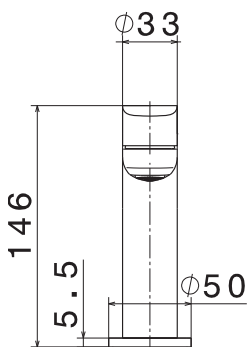

## Linfa II Matt Black Basin Mixer

**Product Code: 69412Q.02.093**

The Linfa II Matt Black collection, Made in Italy, combines a minimalist and elegant design. Along with the durable matt black finish, the Linfa II collection represents a new style option for the modern bathroom.

**Specifications**

<b>Colour / Finish</b>	—	Black / Matt
<b>Material</b>	—	Brass
<b>Operation</b>	—	Tilt and Turn
<b>Spout</b>	—	125mm reach, aerated
<b>WELS</b>	—	6 star 4.5L/min Flow
<b>Warranty</b>	—	2 years parts and labour on finish, 5 years parts and labour on components