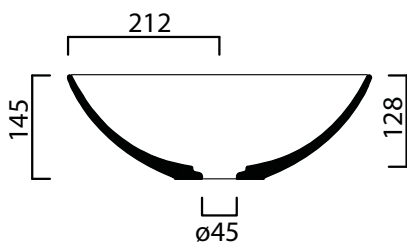

Pod 425 x 425 Bench Basin

Product Code: VA13 (White/Gloss), VA13.01 (White/Matt), VA13.02 (Black/Gloss), VA13.22 (Black/Matt), VA13.91 (Nuvola/Matt), VA13.92 (Tempesta/Matt), VA13.93 (Laguna/Matt), VA13.94 (Basento/Matt)

Pod is a countertop washbasin characterised by organic forms inspired by nature.

Specifications

Colour / Finish — White / Gloss, White / Matt, Black / Gloss, Black / Matt, Nuvola / Matt, Tempesta / Matt, Laguna / Matt, Basento / Matt

Material — Ceramic

Tap Holes — NTH

Waste Outlet — 32mm Clic Clac Plug & Waste with matching Ceramic Top to be ordered separately (VA2FV/C.XX)

W x D x H — 425 x 425 x 145mm

Bench Depth — Minimum 490mm recommended