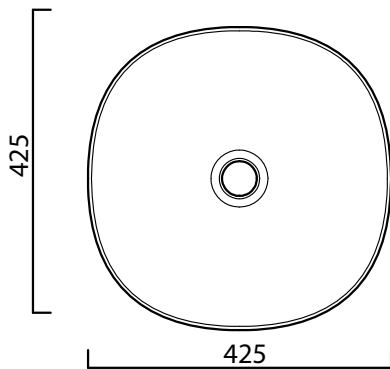

Pod 425 x 425 Bench Basin

Product Code: VA13 (White/Gloss), VA13.01 (White/Matt), VA13.02 (Black/Gloss), VA13.22 (Black/Matt), VA13.91 (Nuvola/Matt), VA13.92 (Tempesta/Matt), VA13.93 (Laguna/Matt), VA13.94 (Basento/Matt)

Pod is a countertop washbasin characterised by organic forms inspired by nature.

Specifications

Colour / Finish — White / Gloss, White / Matt, Black / Gloss, Black / Matt, Nuvola / Matt, Tempesta / Matt, Laguna / Matt, Basento / Matt

Material — Ceramic

Tap Holes — NTH

Waste Outlet — 32mm Clic Clac Plug & Waste with matching Ceramic Top to be ordered separately (VA2FV/C.XX)

W x D x H — 425 x 425 x 145mm

Bench Depth — Minimum 490mm recommended