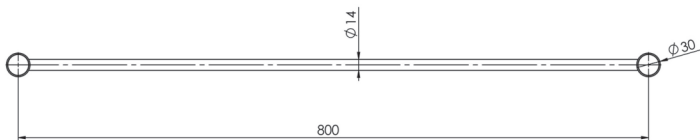

VIVID SLIMLINE

VIVID SLIMLINE SINGLE TOWEL RAIL 800MM

SPECIFICATIONS

AVAILABLE IN

111-8030-00
Chrome

111-8030-40
Brushed Nickel

111-8030-31
Brushed Carbon

111-8030-10
Matte Black

111-8030-12
Brushed Gold

INFORMATION

MAINTENANCE AND CARE:

- All surfaces should be cleaned with mild liquid detergent or soap and water.
- Do not use cream cleaners or citrus based cleaning products, as they are abrasive.
- Use of unsuitable cleaning agents may damage the surface.
- Any damage caused in this way will not be covered by warranty.

Please visit <https://www.phoenixtapware.com.au/warranty> to view the full warranty