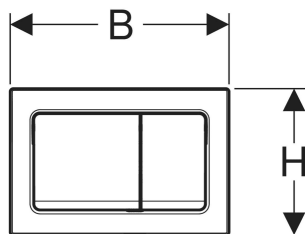

Geberit Alpha01 actuator plate, square, dual flush

Example image

APPLICATION PURPOSES

- For flush actuation with Alpha concealed cisterns

CHARACTERISTICS

- Top/front actuation

TECHNICAL DATA

Actuation force max.
Button shape

20 N
square

SCOPE OF DELIVERY

- 2 actuator rods
- Fastening material

Art. no.	Colour / surface	Product material	B cm	H cm	T cm	Model
115.055.11.1	Plate, Button: white / Glossy	Plastic	21.3	14.2	1.6	Dual flush
115.055.14.1	Plate, Button: black matt	Plastic	21.3	14.2	1.6	Dual flush
115.055.21.1	Plate, Button: chrome / Glossy	Plastic	21.3	14.2	1.6	Dual flush
115.055.46.1	Plate, Button: chrome / Matt	Plastic	21.3	14.2	1.6	Dual flush
115.055.QA.1	Plate, Button: red gold	Plastic	21.3	14.2	1.6	Dual flush

<i>Art. no.</i>	<i>Colour / surface</i>	<i>Product material</i>	<i>B</i> <i>cm</i>	<i>H</i> <i>cm</i>	<i>T</i> <i>cm</i>	<i>Model</i>
115.055.QC.1	Plate, Button: black chrome	Plastic	21.3	14.2	1.6	Dual flush
115.055.QE.1	Plate, Button: brass-coloured	Plastic	21.3	14.2	1.6	Dual flush