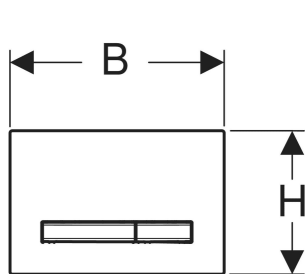

Example image

## SCOPE OF DELIVERY

- Mounting frame
- 2 distance bolts
- 2 actuator rods

## INFO

- The colour and structure of natural products may vary
- Delivery time: 6 weeks for art. nos. 115.788.JV.2 and 115.788.JX.2

Art. no.	Reece no.	Colour / surface	Product material	B cm	H cm	T cm	Model
115.788.11.2	1836005	Base plate: chrome / Glossy Cover plate: white / Glossy Button: chrome / Brushed, easy-to-clean coated	Die-cast zinc / plastic	24.6	16.4	1.3	Dual flush
115.788.21.2	9509307	Base plate, Cover plate: chrome / Glossy Button: chrome / Brushed, easy-to-clean coated	Die-cast zinc / brass	24.6	16.4	1.2	Dual flush

<i>Art. no.</i>	<i>Reece no.</i>	<i>Colour / surface</i>	<i>Product material</i>	<i>B</i> <i>cm</i>	<i>H</i> <i>cm</i>	<i>T</i> <i>cm</i>	<i>Model</i>
<b>115.788.DW.2</b>	1836047	Base plate: chrome / Glossy Cover plate: black / Glossy Button: chrome / Brushed, easy-to-clean coated	Die-cast zinc / plastic	24.6	16.4	1.3	Dual flush
<b>115.788.GH.2</b>	9509308	Base plate, Cover plate, Button: chrome / Brushed, easy-to-clean coated	Die-cast zinc / brass	24.6	16.4	1.2	Dual flush
<b>115.788.JM.2</b>		Base plate: chrome / Glossy Cover plate: Mustang slate Button: chrome / Brushed, easy-to-clean coated	Die-cast zinc / slate	24.6	16.4	1.4	Dual flush
<b>115.788.JV.2</b>	1836017	Base plate: chrome / Glossy Cover plate: concrete look Button: chrome / Brushed, easy-to-clean coated	Die-cast zinc / ceramic	24.6	16.4	1.4	Dual flush
<b>115.788.JX.2</b>	1836013	Base plate: chrome / Glossy Cover plate: black walnut Button: chrome / Brushed, easy-to-clean coated	Die-cast zinc / wood (natural product)	24.6	16.4	1.4	Dual flush
<b>115.788.SD.2</b>		Base plate: chrome / Glossy Cover plate: Smoked glass reflective Button: chrome / Brushed, easy-to-clean coated	Die-cast zinc / glass	24.6	16.4	1.4	Dual flush