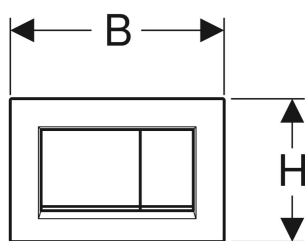

Geberit Sigma20 actuator plate, square, dual flush

Example image

APPLICATION PURPOSES

- For flush actuation with Sigma concealed cisterns

CHARACTERISTICS

- Front actuation
- Sound-absorbing actuator rods, tool-free fast adjustment

TECHNICAL DATA

Actuation force max. 20 N
 Button shape square

SCOPE OF DELIVERY

- Mounting frame
- 2 distance bolts

- 2 actuator rods

ACCESSORIES

- Geberit extension set for Sigma, Omega and Kappa concealed cisterns
- Geberit DuoFresh module with automatic actuation and insert for Geberit DuoFresh stick, for Sigma concealed cistern 8 cm

Art. no.	Colour / surface	Product material	B	H	T	Model
			cm	cm	cm	
115.883.01.1	Plate, Button: white matt / Easy-to-clean coated Design stripes: white / Glossy	Plastic	24.6	16.4	1.2	Dual flush
115.883.11.1	Plate, Button: white / Glossy Design stripes: white matt	Plastic	24.6	16.4	1.2	Dual flush
115.883.16.1	Plate, Button: black matt / Easy-to-clean coated Design stripes: black / Glossy	Plastic	24.6	16.4	1.2	Dual flush

<i>Art. no.</i>	<i>Colour / surface</i>	<i>Product material</i>	<i>B</i> <i>cm</i>	<i>H</i> <i>cm</i>	<i>T</i> <i>cm</i>	<i>Model</i>
115.883.JQ.1	Plate, Button: chrome / Matt, easy-to-clean coated Design stripes: chrome / Glossy	Plastic	24.6	16.4	1.2	Dual flush
115.883.JT.1	Plate, Button: white matt / Easy-to-clean coated Design stripes: chrome / Glossy	Plastic	24.6	16.4	1.2	Dual flush
115.883.KH.1	Plate, Button: chrome / Glossy Design stripes: matt chrome	Plastic	24.6	16.4	1.2	Dual flush
115.883.KJ.1	Plate, Button: white / Glossy Design stripes: chrome / Glossy	Plastic	24.6	16.4	1.2	Dual flush
115.883.KK.1	Plate, Button: white / Glossy Design stripes: gold-coloured / Glossy	Plastic	24.6	16.4	1.2	Dual flush
115.883.KM.1	Plate, Button: black / Glossy Design stripes: chrome / Glossy	Plastic	24.6	16.4	1.2	Dual flush