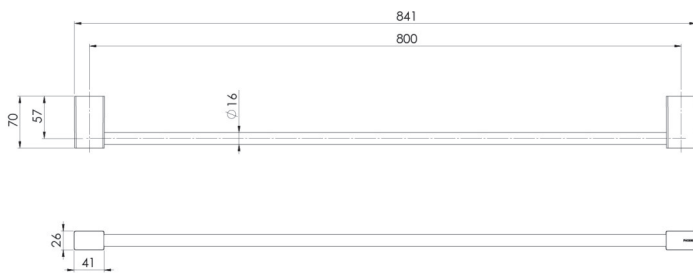

## LEXI MKII

LEXI MKII SINGLE TOWEL RAIL 800MM

## SPECIFICATIONS