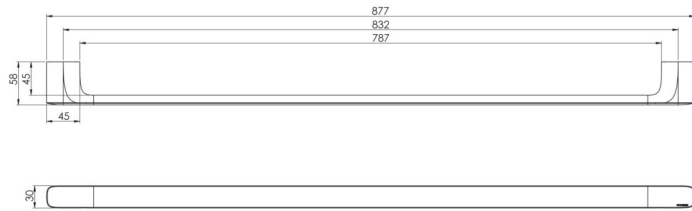

NUAGE

NUAGE SINGLE TOWEL RAIL 800MM

SPECIFICATIONS

AVAILABLE IN

129-8030-00
Chrome

129-8030-40
Brushed Nickel

129-8030-31
Brushed Carbon

129-8030-80
Matte White