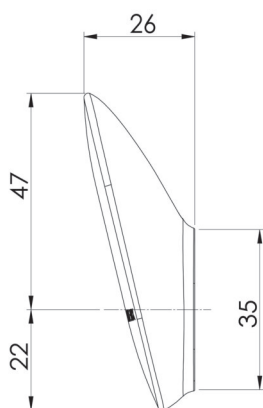

NUAGE

NUAGE ROBE HOOK

SPECIFICATIONS

AVAILABLE IN

129-8400-00
Chrome

129-8400-40
Brushed Nickel

129-8400-31
Brushed Carbon

129-8400-80
Matte White