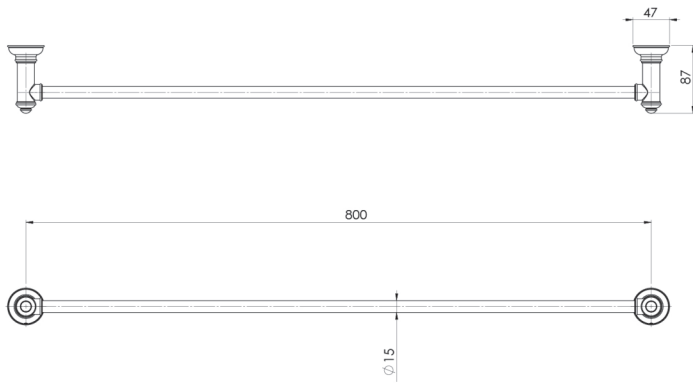

# CROMFORD

CROMFORD SINGLE TOWEL RAIL 800MM

## SPECIFICATIONS