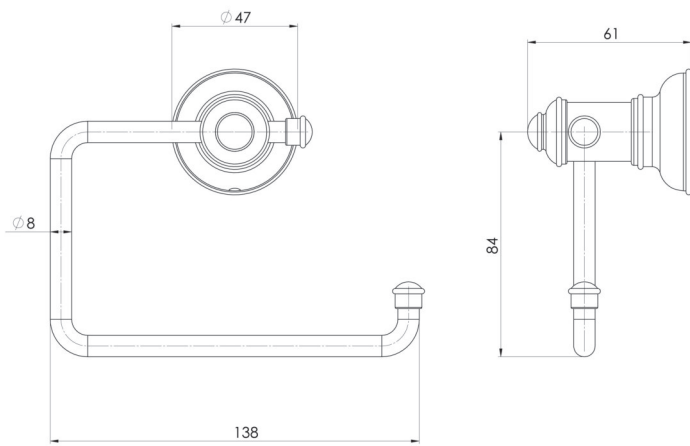

CROMFORD

CROMFORD TOILET ROLL HOLDER

SPECIFICATIONS

AVAILABLE IN

134-8200-00
Chrome

134-8200-40
Brushed Nickel

134-8200-10
Matte Black

134-8200-12
Brushed Gold