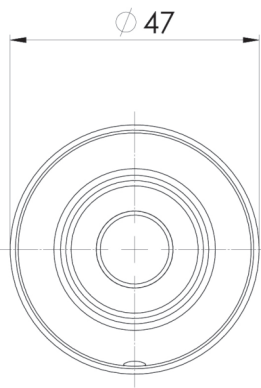

CROMFORD

CROMFORD ROBE HOOK

SPECIFICATIONS

AVAILABLE IN

134-8400-00
Chrome

134-8400-40
Brushed Nickel

134-8400-10
Matte Black

134-8400-12
Brushed Gold