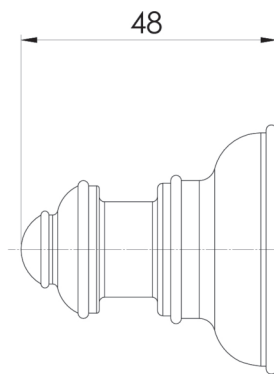

CROMFORD

CROMFORD ROBE HOOK

SPECIFICATIONS

AVAILABLE IN

134-8400-00
Chrome

134-8400-40
Brushed Nickel

134-8400-10
Matte Black

134-8400-12
Brushed Gold