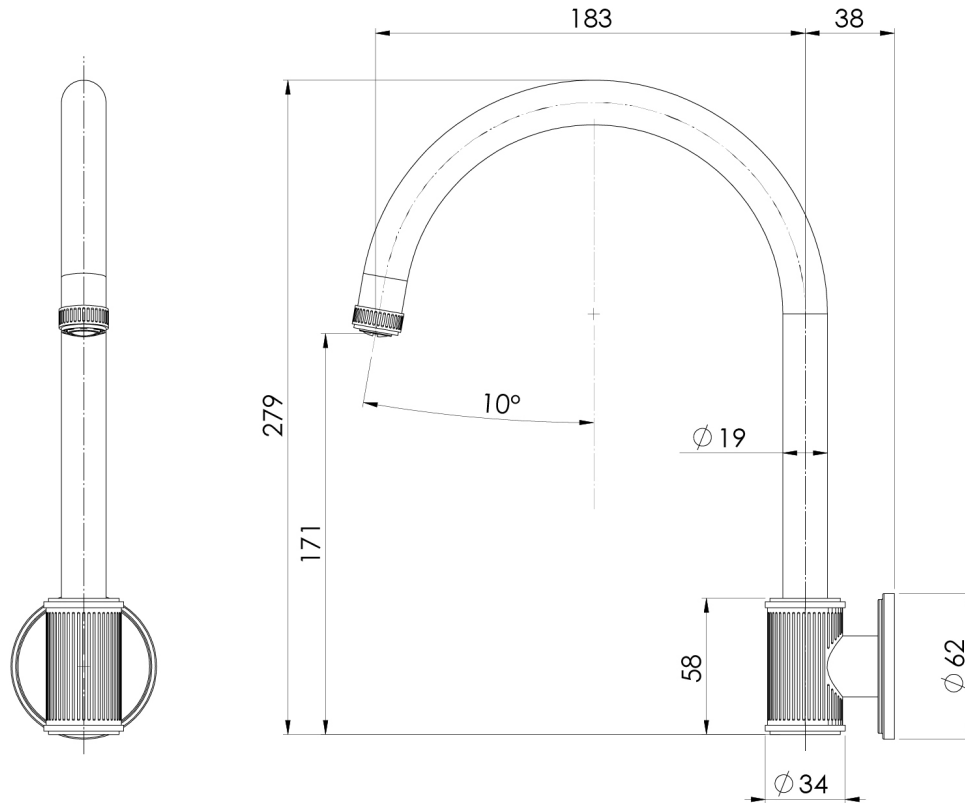

WILTERN

WILTERN WALL SINK OUTLET 180MM - LEAD FREE

SPECIFICATIONS

AVAILABLE IN

144-0870-00-1
Chrome

144-0870-40-1
Brushed Nickel

144-0870-31-1
Brushed Carbon

144-0870-12-1
Brushed Gold

Product complies with the lead free Australian Building Codes Board regulations in 2026

Please visit <https://www.phoenixtapware.com.au/warranty> to view the full warranty

While we aim to ensure the specifications shown are correct at time of printing, Phoenix Tapware reserves the right to make modifications without prior notice. Always use the physical product measurements for mark-ups and roughing-in as the line drawing shown may differ from the actual product over time. All measurements are shown in millimetres. Colours may vary from image shown.