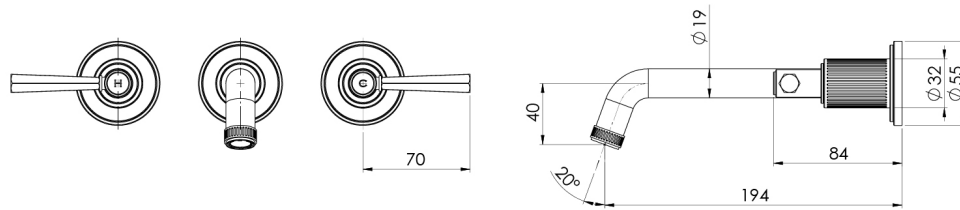

WILTERN

WILTERN WALL BASIN / BATH TAP SET 190MM - LEAD FREE

SPECIFICATIONS

AVAILABLE IN

144-1127-00-1
Chrome

144-1127-40-1
Brushed Nickel

144-1127-31-1
Brushed Carbon

144-1127-12-1
Brushed Gold

Product complies with the lead free Australian Building Codes Board regulations in 2026

Please visit <https://www.phoenixtapware.com.au/warranty> to view the full warranty

While we aim to ensure the specifications shown are correct at time of printing, Phoenix Tapware reserves the right to make modifications without prior notice. Always use the physical product measurements for mark-ups and roughing-in as the line drawing shown may differ from the actual product over time. All measurements are shown in millimetres. Colours may vary from image shown.