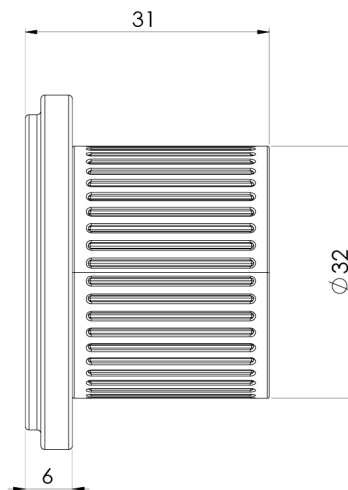

WILTERN

WILTERN ROBE HOOK

SPECIFICATIONS

AVAILABLE IN

144-8400-00
Chrome

144-8400-40
Brushed Nickel

144-8400-31
Brushed Carbon

144-8400-12
Brushed Gold