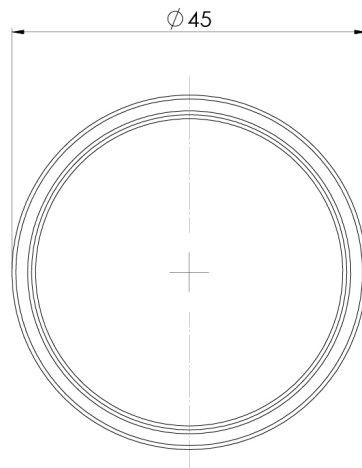

WILTERN

WILTERN ROBE HOOK

SPECIFICATIONS

AVAILABLE IN

144-8400-00
Chrome

144-8400-40
Brushed Nickel

144-8400-31
Brushed Carbon

144-8400-12
Brushed Gold