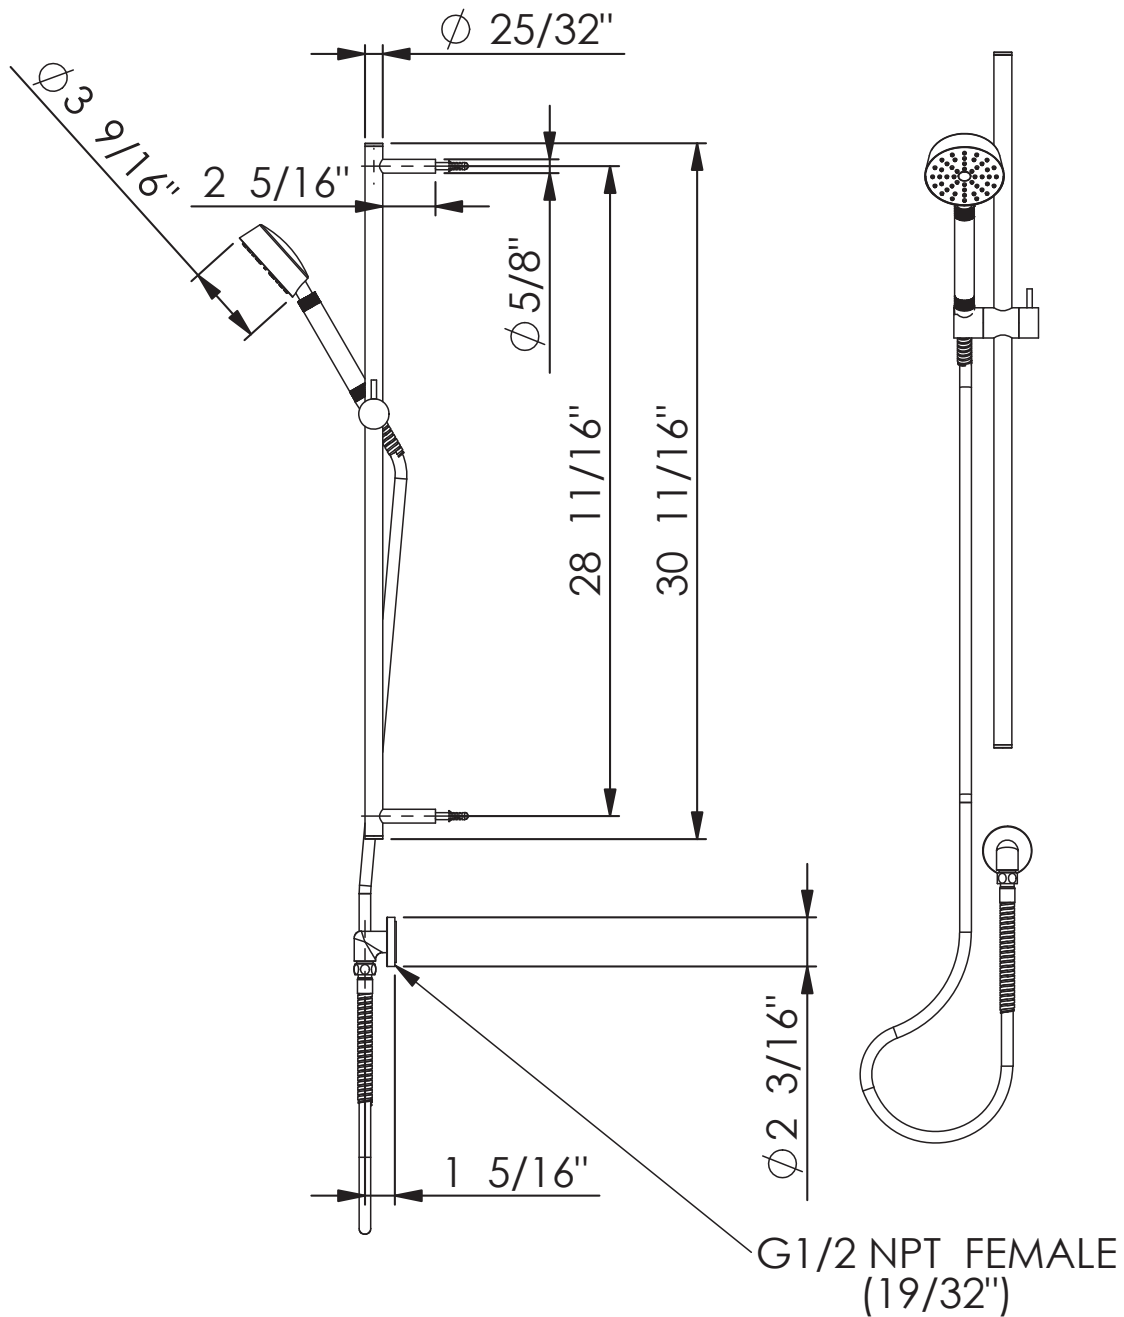

## Rail Shower

1830006 | S13248 | Brushed Brass  
 1830007 | S13248 | Matte Black  
 1830003 | S13248 | Brushed Stainless  
 1830009 | S13248 | Gun Metal

WELS 3 Star 9.0L/M  
 Single Function Brass Handset | Brass Rail