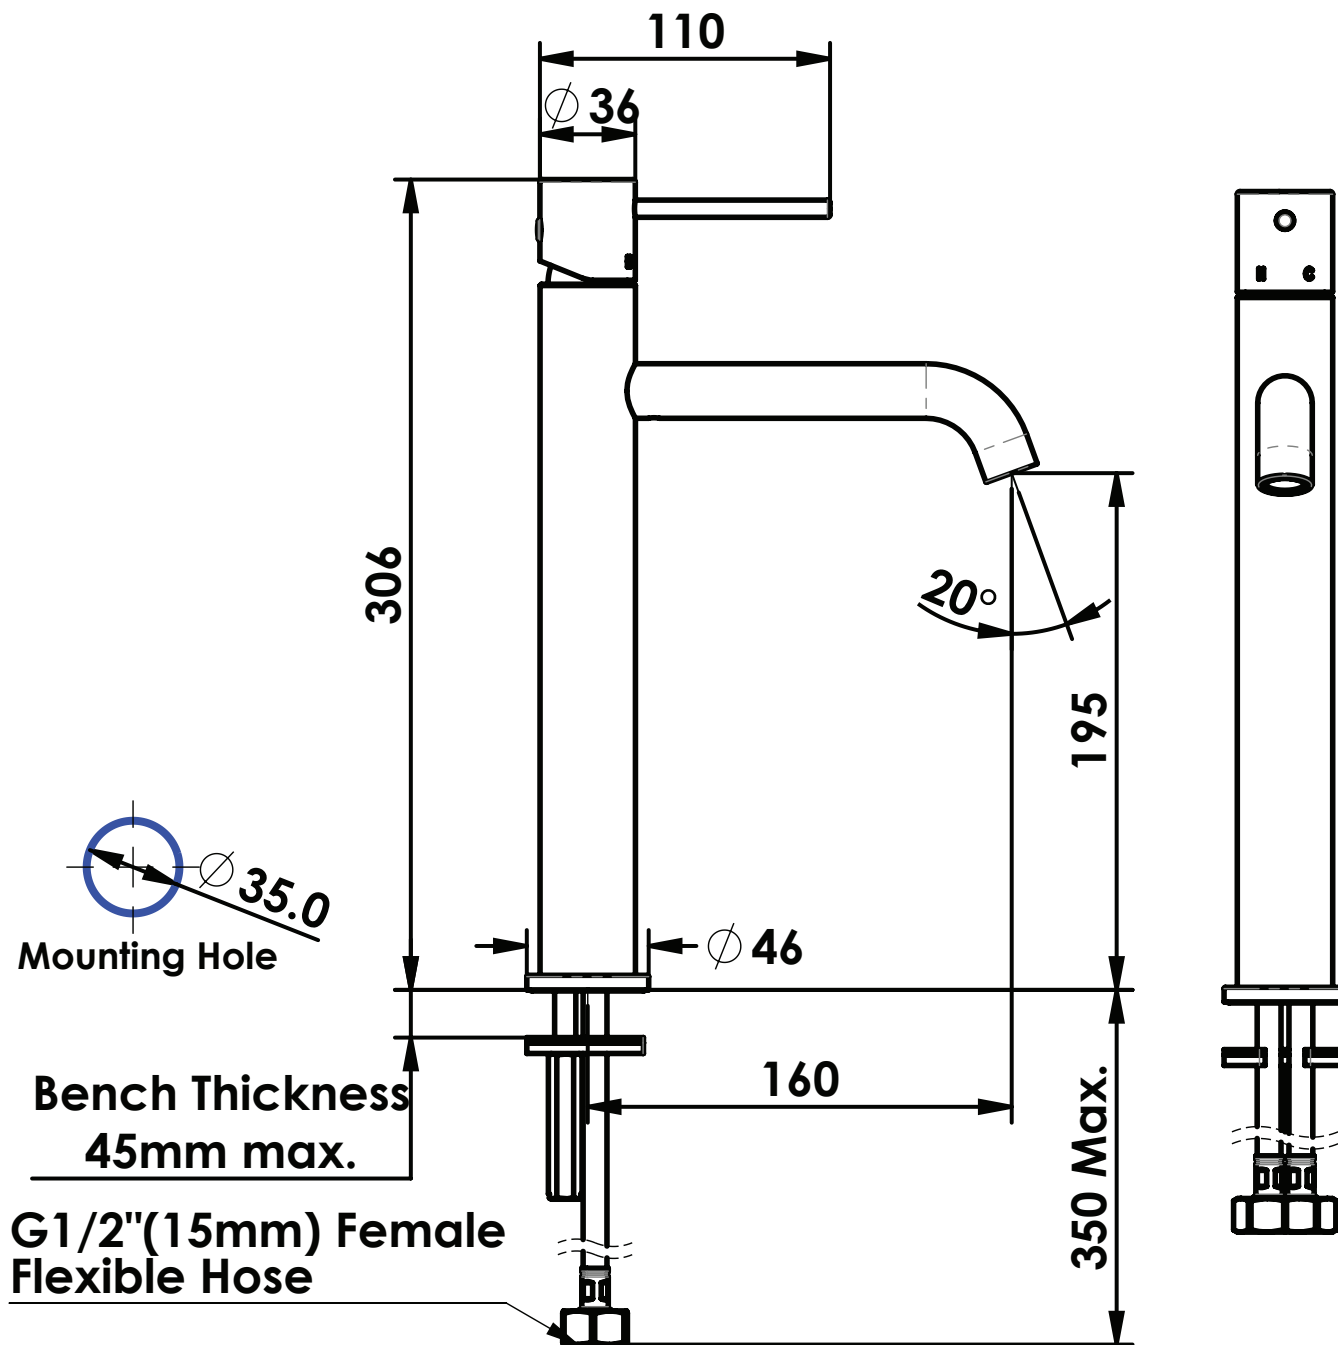

TEXTURA

Tower Basin Mixer

18302566 | T32938 | Brushed Brass
18302567 | T32938 | Matte Black
18302563 | T32938 | Brushed Stainless
18302569 | T32938 | Gun Metal

WELS 5 Star 6.0L/M | Fixed Spout
European Brass Cartridge