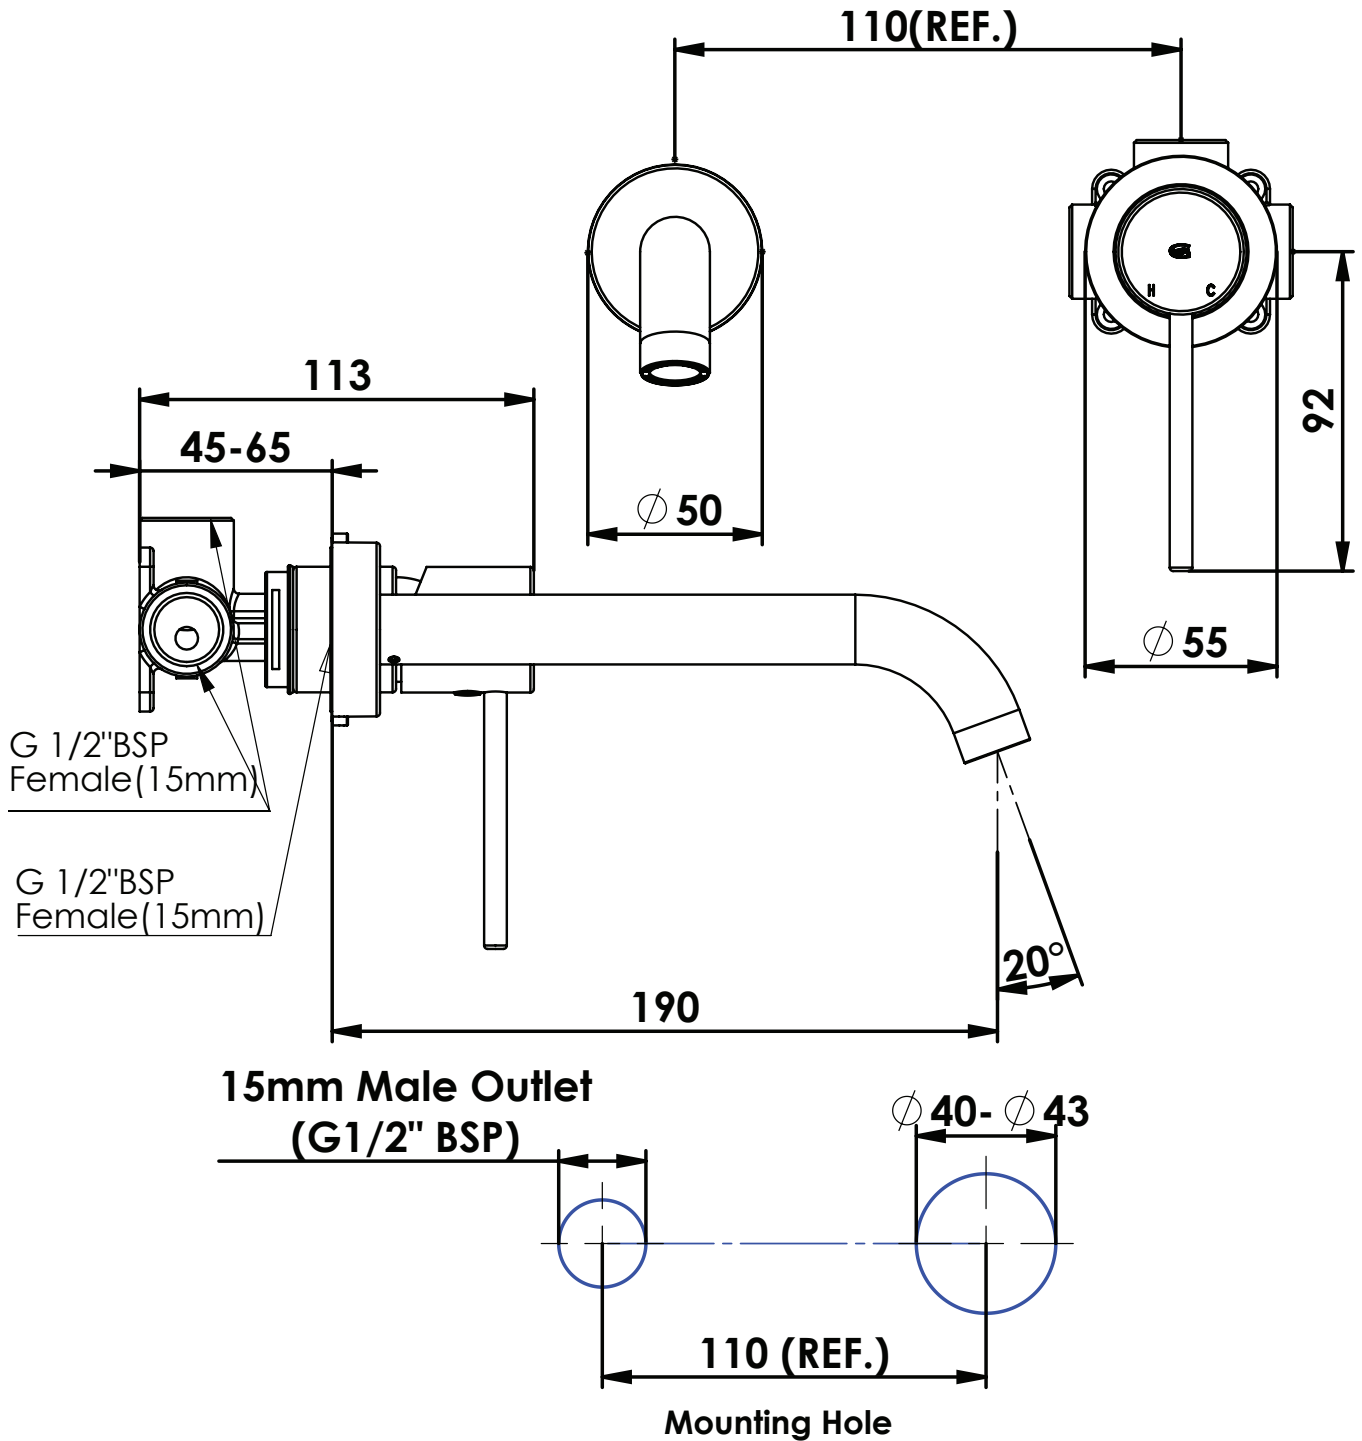

TRANCE

Wall Basin Mixer

- 18312523 | Brushed Stainless
- 18312526 | Brushed Brass
- 18312529 | Gun Metal
- 18312527 | Matte Black

AU PHONE - 1800 244 487
 EMAIL - aussales@greenstapware.com
 WEBSITE - greenstapware.com.au