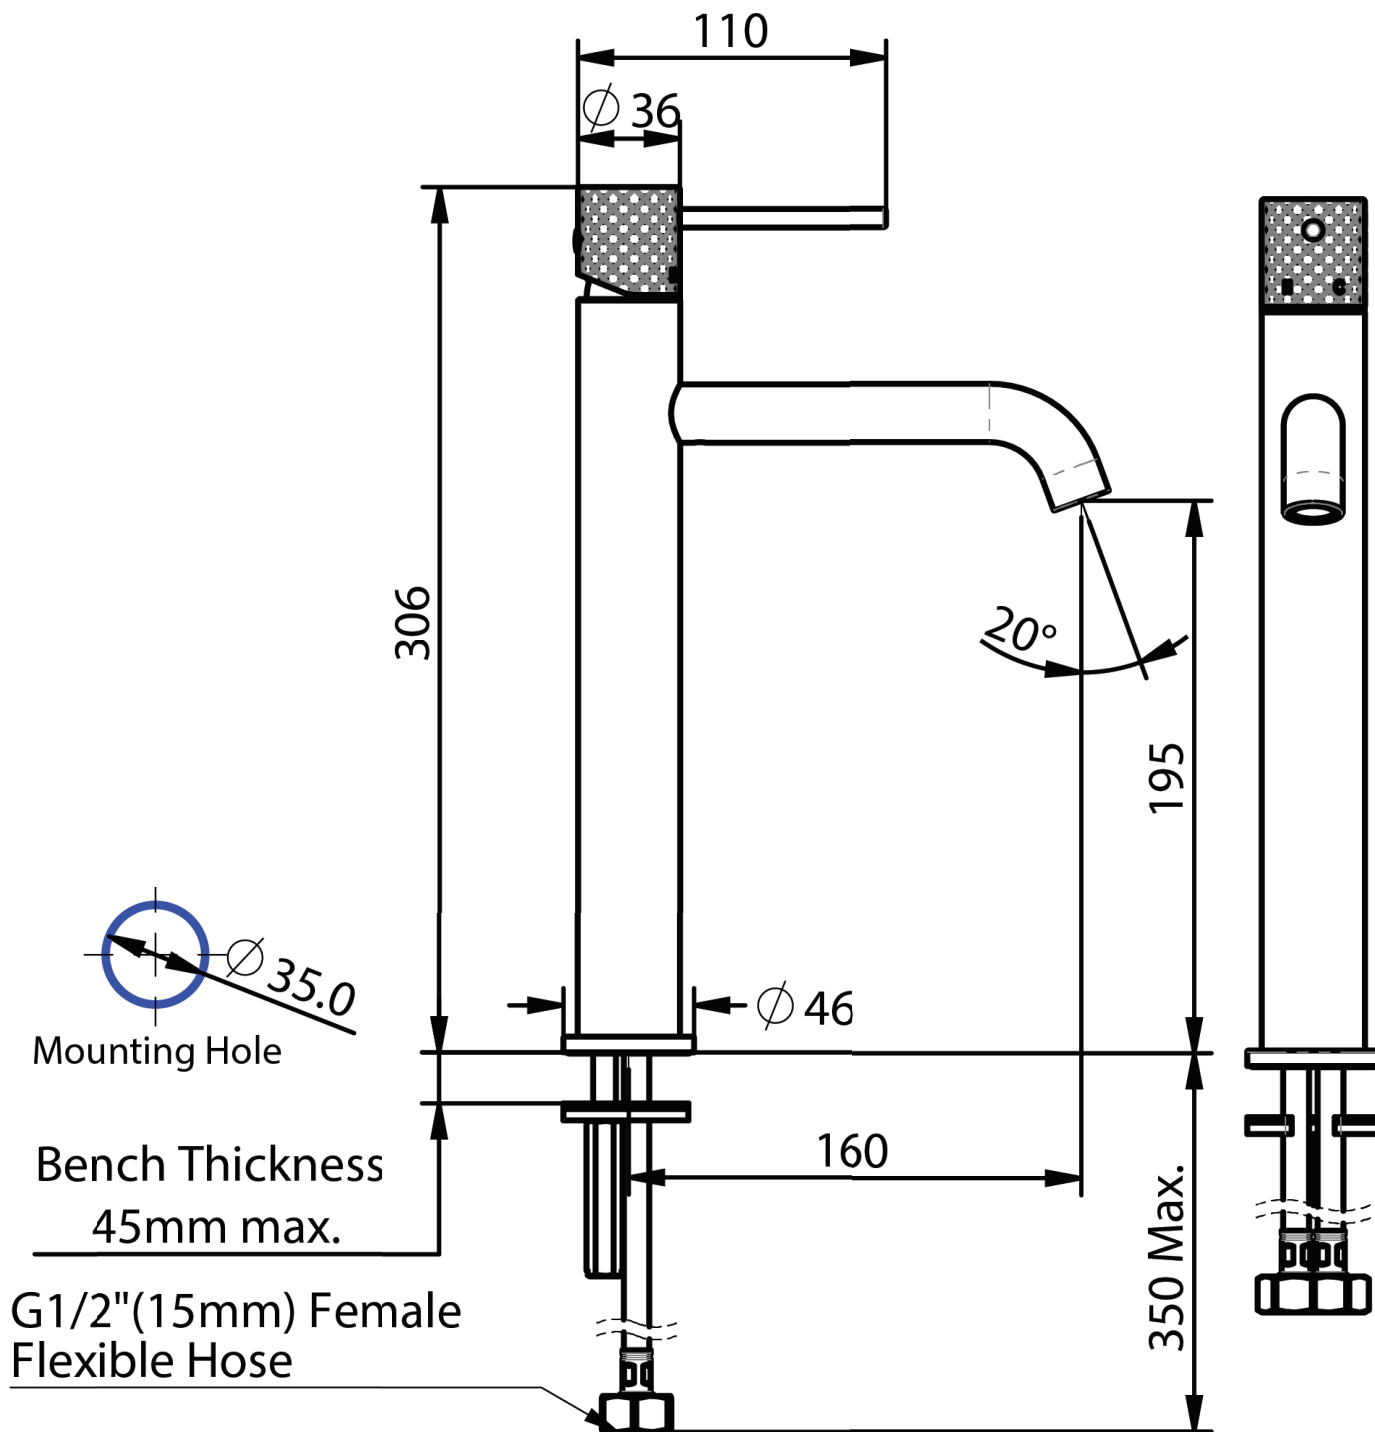

TRANCE

Tower Basin Mixer

- 18312563 | Brushed Stainless
- 18312566 | Brushed Brass
- 18312569 | Gun Metal
- 18312567 | Matte Black

AU PHONE - 1800 244 487
 EMAIL - aussales@greenstapware.com
 WEBSITE - greenstapware.com.au