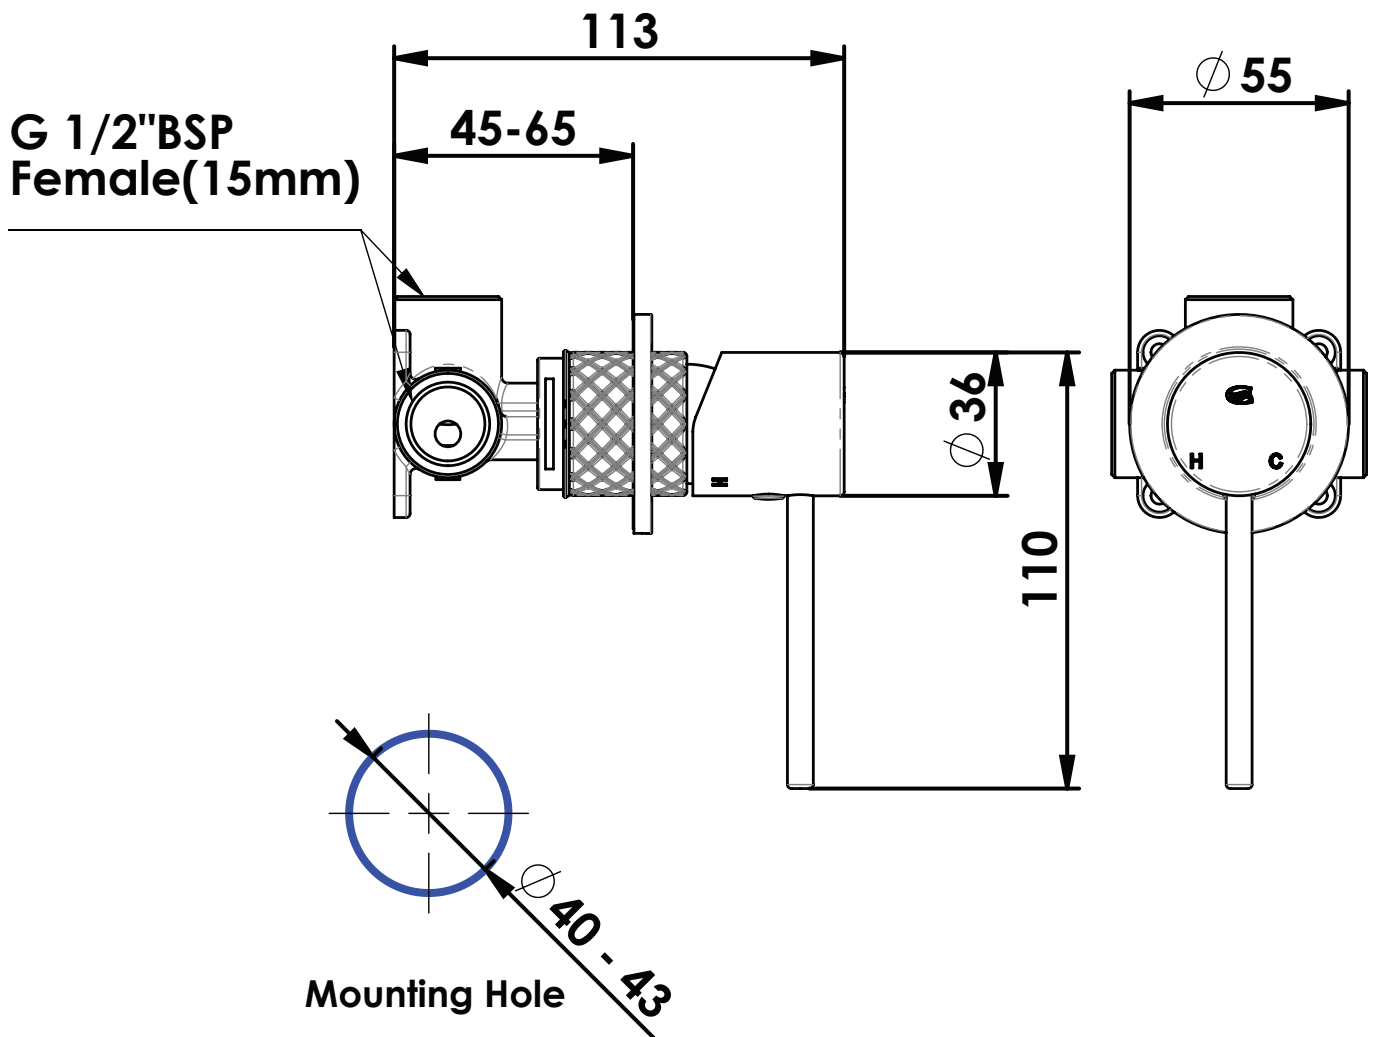

TRANCE Shower Mixer

18312573 | Brushed Stainless
18312576 | Brushed Brass
18312579 | Gun Metal
18312577 | Matte Black

AU PHONE - 1800 244 487
EMAIL - aussales@greenstapware.com
WEBSITE - greenstapware.com.au