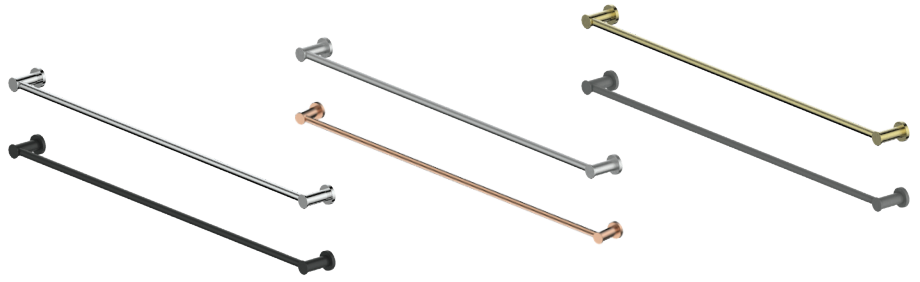

Reason Towel Rail

- 18413CP | Chrome
- 18413BS | Brushed Stainless
- 18413BB | Brushed Brass
- 18413MB | Matte Black
- 18413BC | Brushed Copper
- 18413GM | Gun Metal

762mm

NZ PHONE - 0800 655 455
EMAIL - nzsales@greenstapware.com
WEBSITE - greenstapware.com