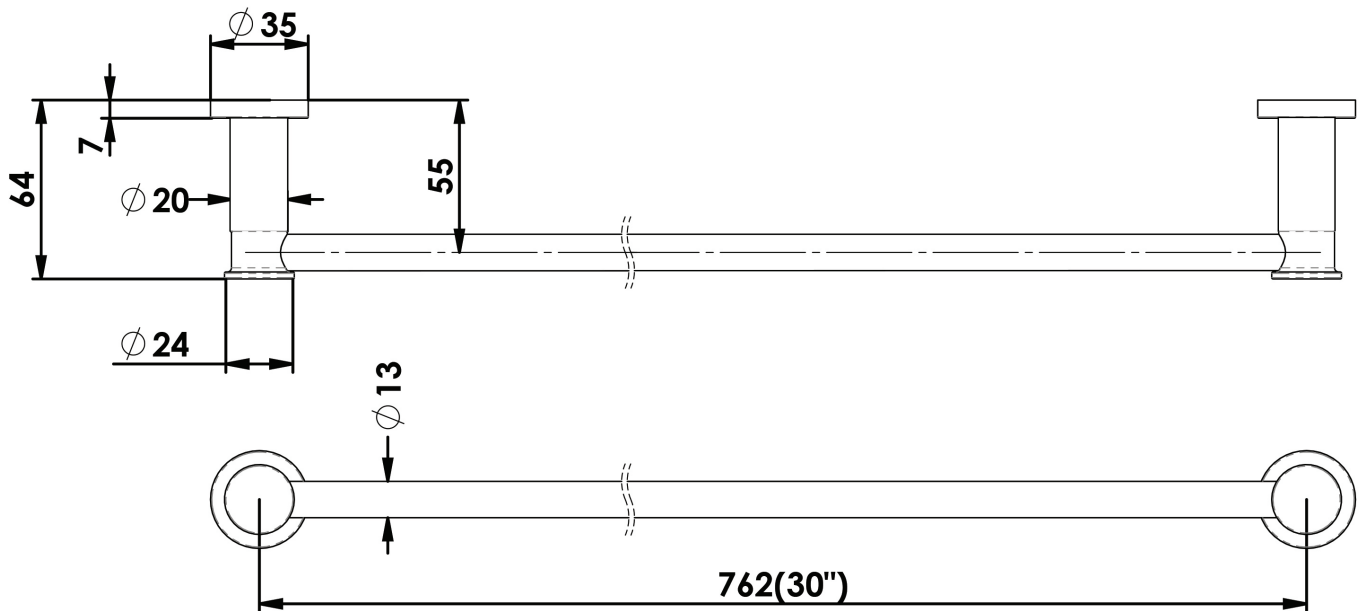

Reason Towel Rail

- 18413CP | Chrome
- 18413BS | Brushed Stainless
- 18413BB | Brushed Brass
- 18413MB | Matte Black
- 18413BC | Brushed Copper
- 18413GM | Gun Metal

762mm

NZ PHONE - 0800 655 455
EMAIL - nzsales@greenstapware.com
WEBSITE - greenstapware.com