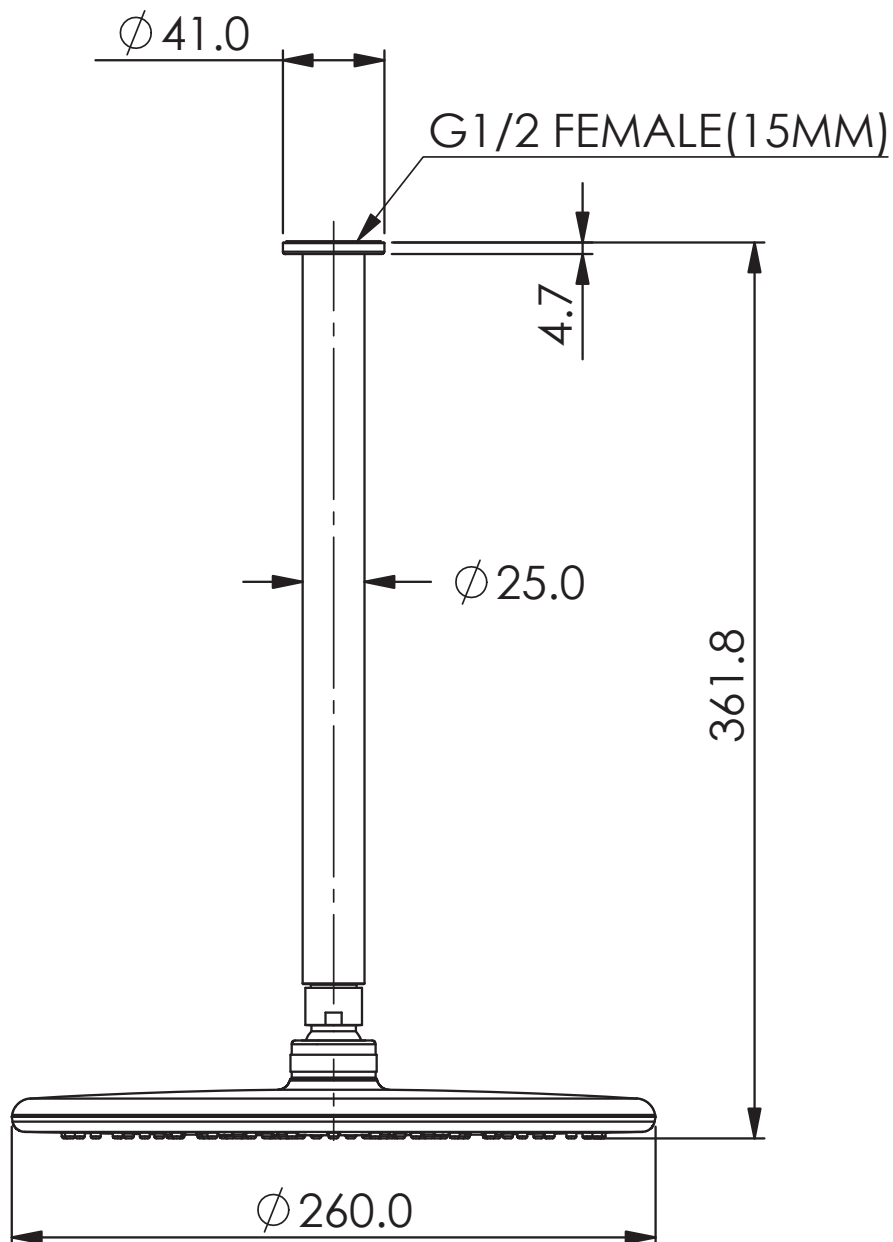

ROCCO Ceiling Shower

1850029CP | S16036 | Chrome
1850029BN | S16036 | Brushed Nickel
1850029MB | S16036 | Matte Black
1850029BB | S16036 | Brushed Brass
1850029GM | S16036 | Gun Metal

WELS 3 Star 9.0 L/M
Single Function $\phi 260\text{mm}$ Overhead
250mm Ceiling Arm