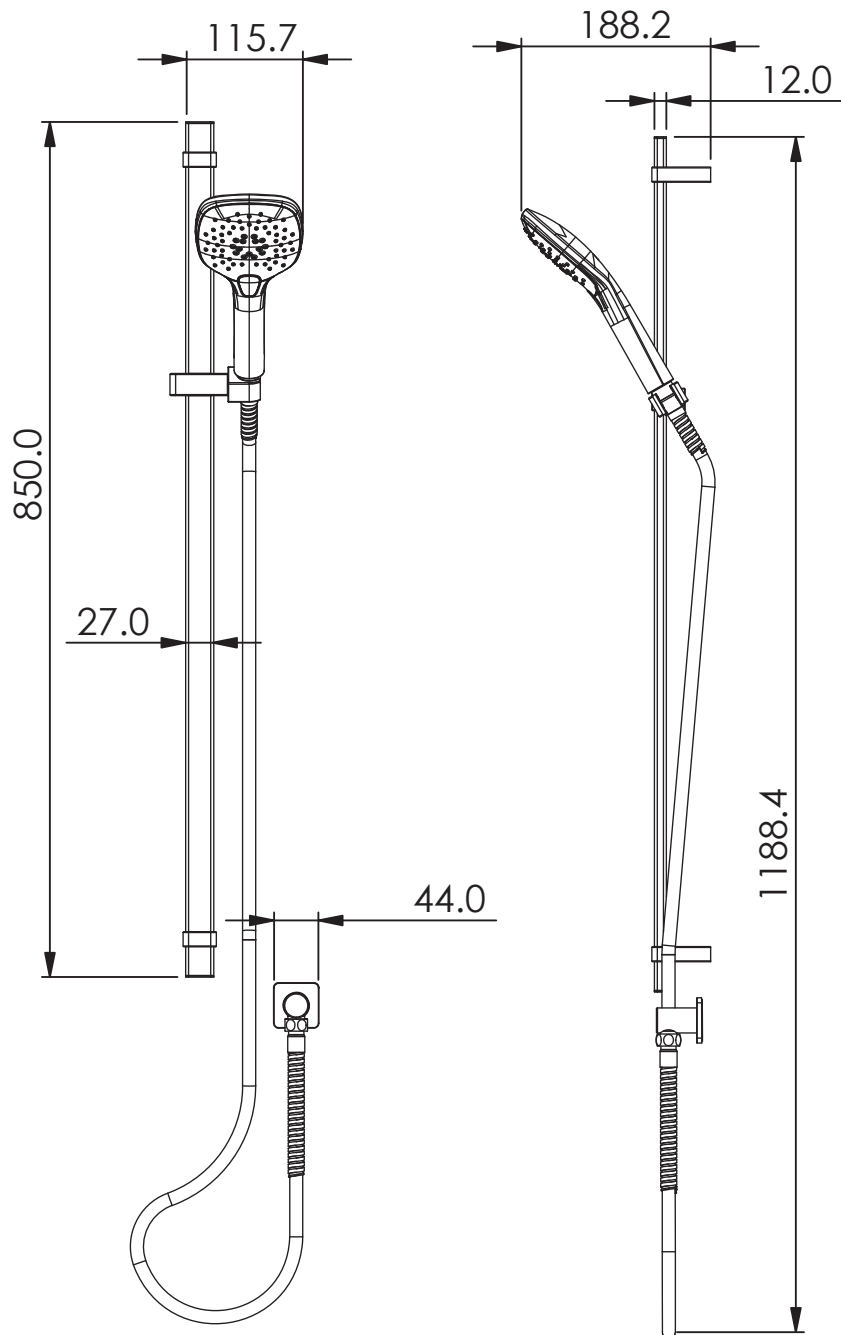

## Rail Shower

- 186000CP | Chrome
- 186000BB | Brushed Brass
- 186000BC | Brushed Copper
- 186000GM | Gun Metal
- 186000BN | Brushed Nickel
- 186000MB | Matte Black

WELS 3 Star 9.0L/M | Multi Function

AirFlo® Handset | Adjustable to 750mm Centres