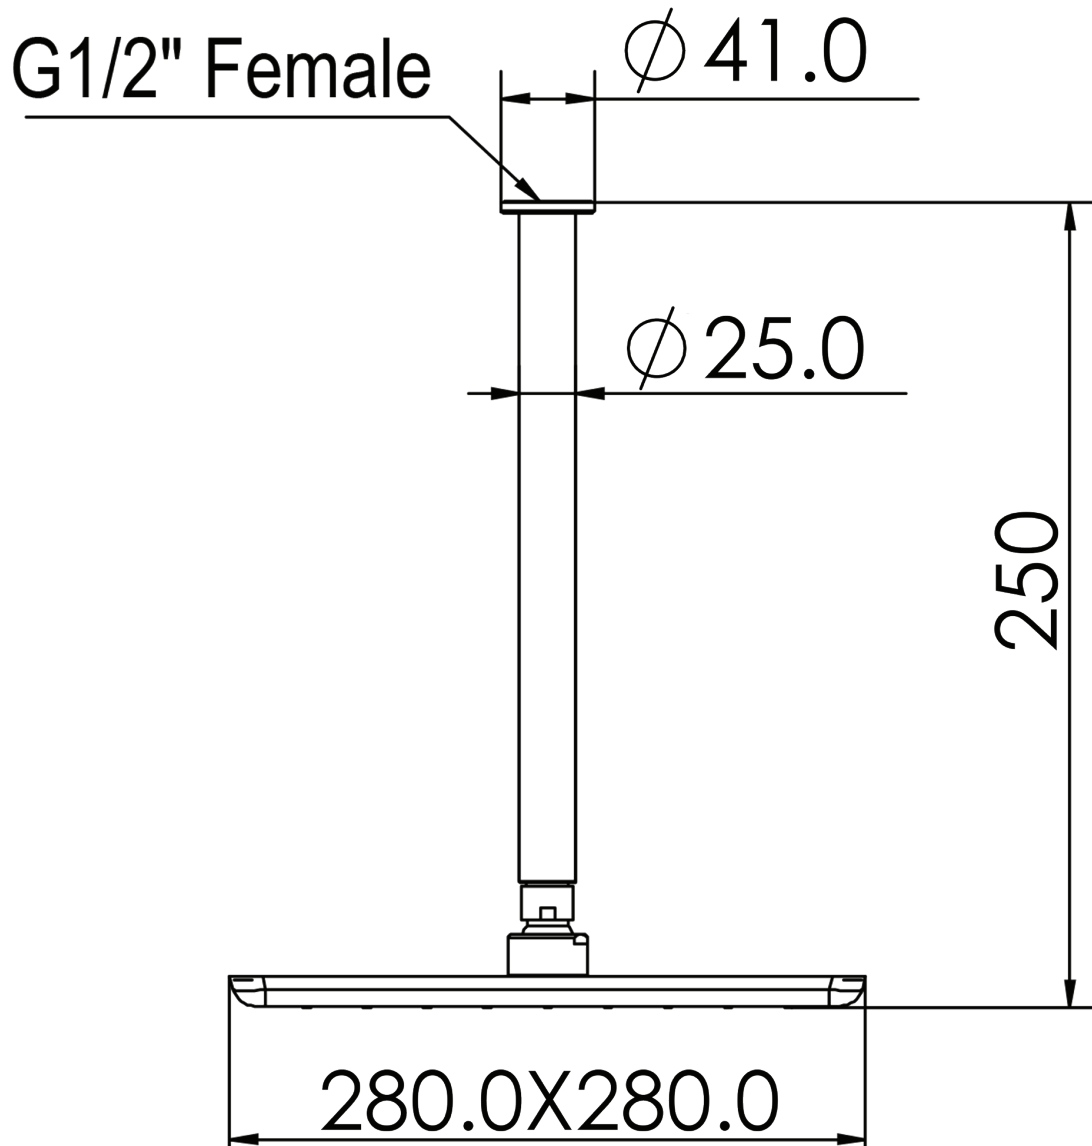

SKYLA Ceiling Shower

- 186002BB | Brushed Brass
- 186002BC | Brushed Copper
- 186002GM | Gun Metal
- 186002BN | Brushed Nickel
- 186002MB | Matte Black
- 186002CP | Chrome

WELS 3 Star 9.0L/M | Single Function
Overhead | 250mm arm length