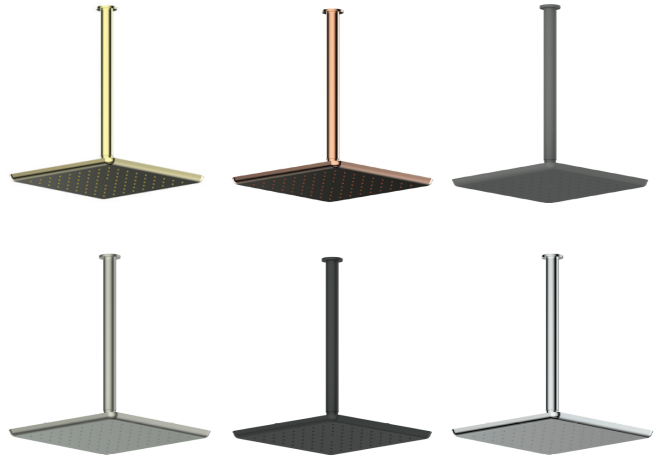

SKYLA Ceiling Shower

- 186002BB | Brushed Brass
- 186002BC | Brushed Copper
- 186002GM | Gun Metal
- 186002BN | Brushed Nickel
- 186002MB | Matte Black
- 186002CP | Chrome

WELS 3 Star 9.0L/M | Single Function
Overhead | 250mm arm length