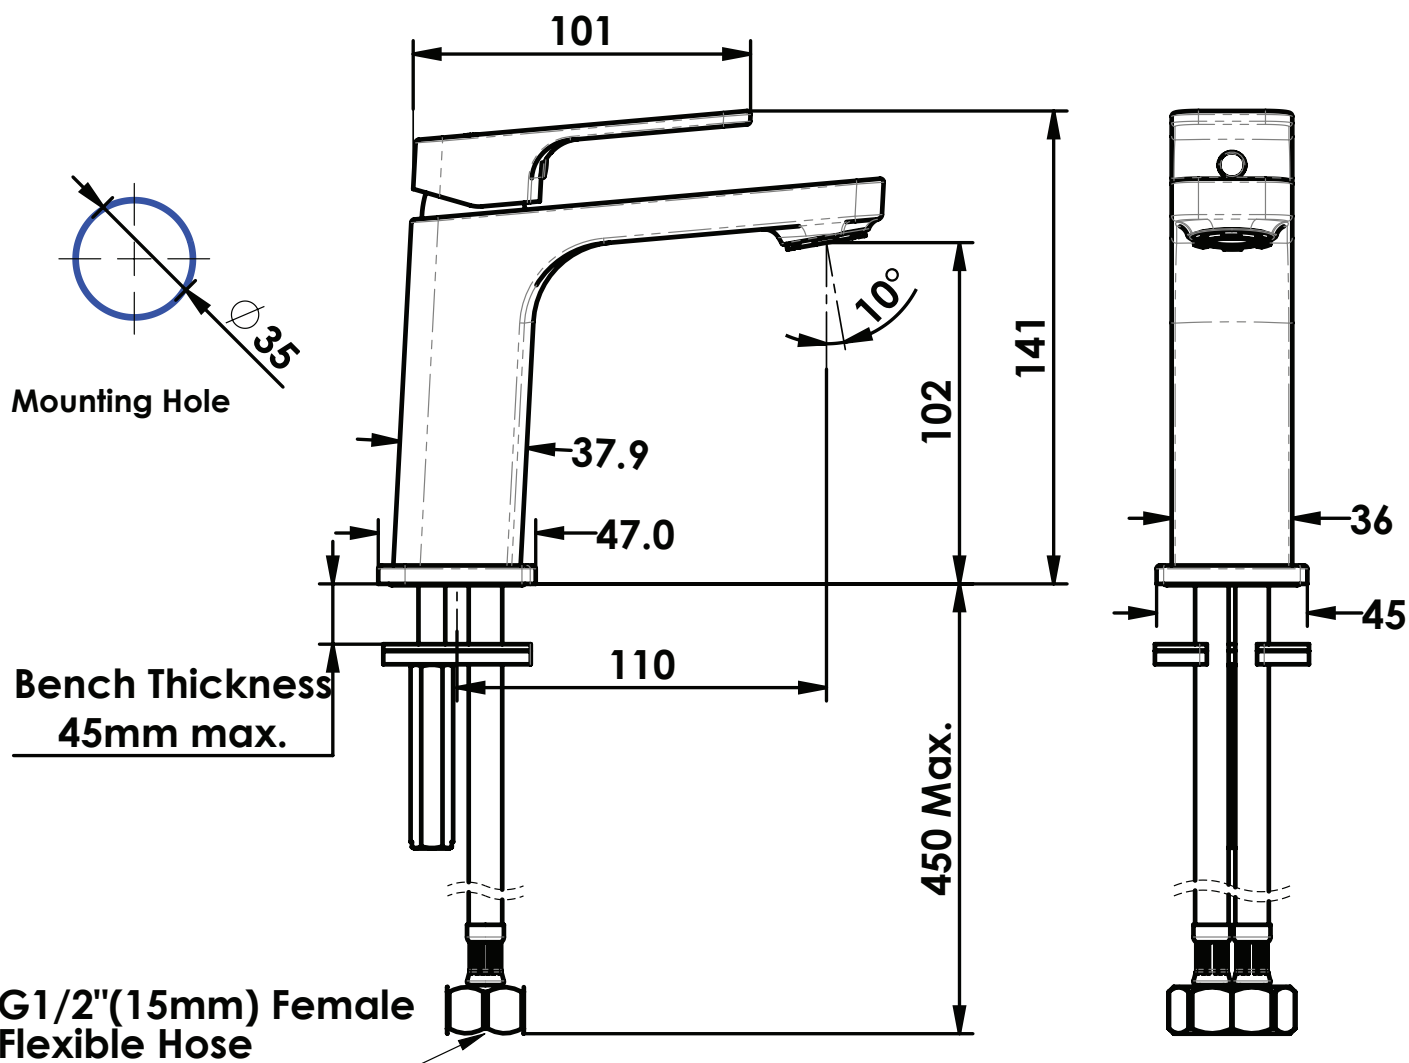

SWEPT

Basin Mixer

- 18602550 | T32268 | Chrome
- 18602551 | T32268 | Brushed Nickel
- 18602557 | T32268 | Matte Black
- 18602558 | T32268 | Brushed Copper
- 18602559 | T32268 | Gun Metal

WELS 5 Star 6.0L/M | MP | Fixed Spout