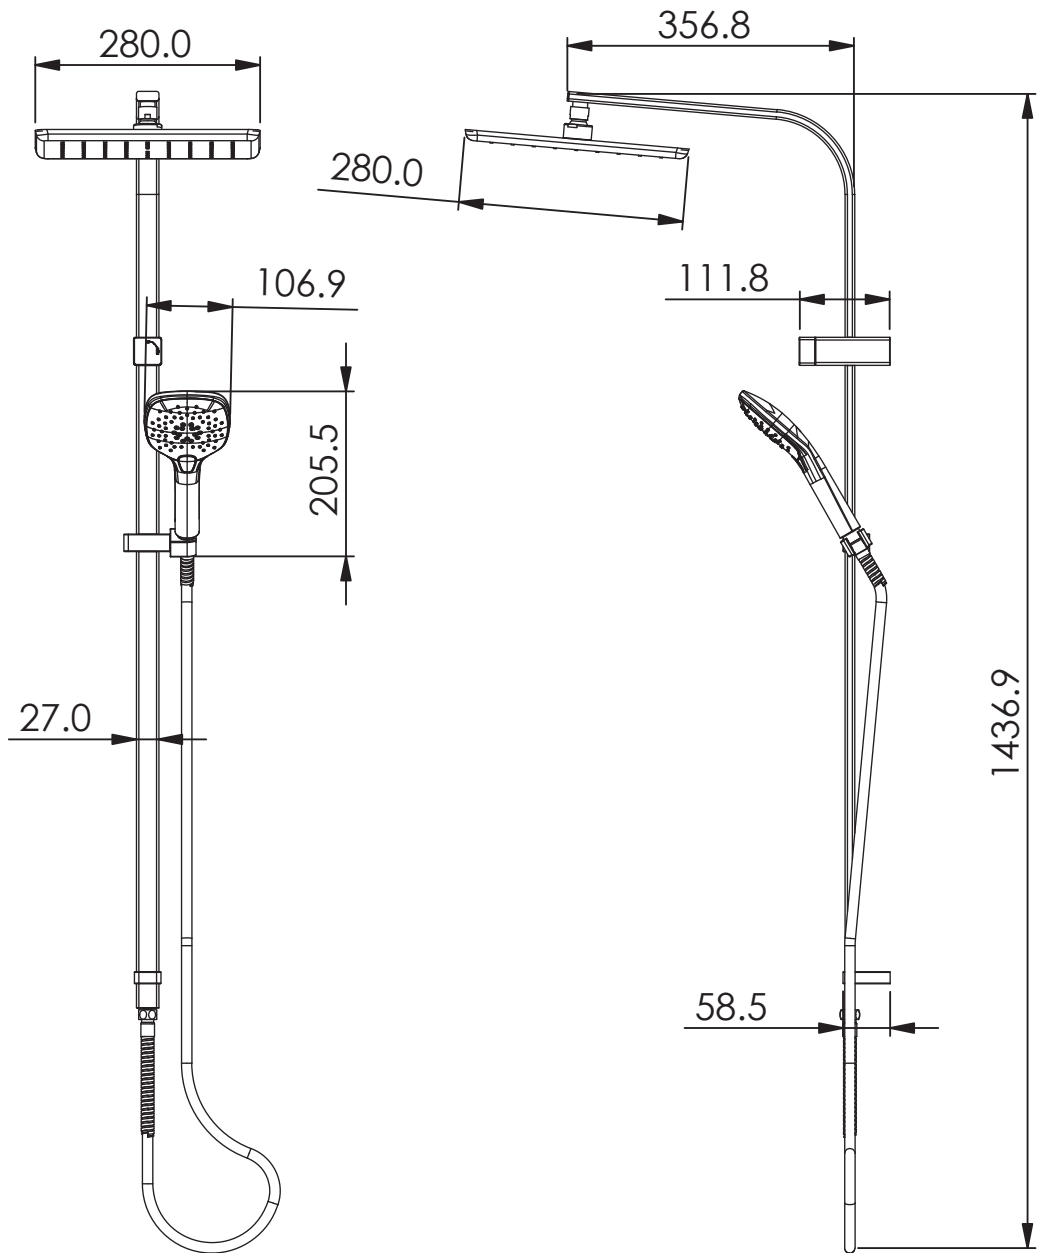

SKYLA

Twin Rail Shower

- 18690CP | Chrome
- 18690BB | Brushed Brass
- 18690BC | Brushed Copper
- 18690GM | Gun Metal
- 18690BN | Brushed Nickel
- 18690MB | Matte Black

WELS 3 Star 9.0L/M | 280mm² Single Function Overhead | Multi Function AirFlo® Handset