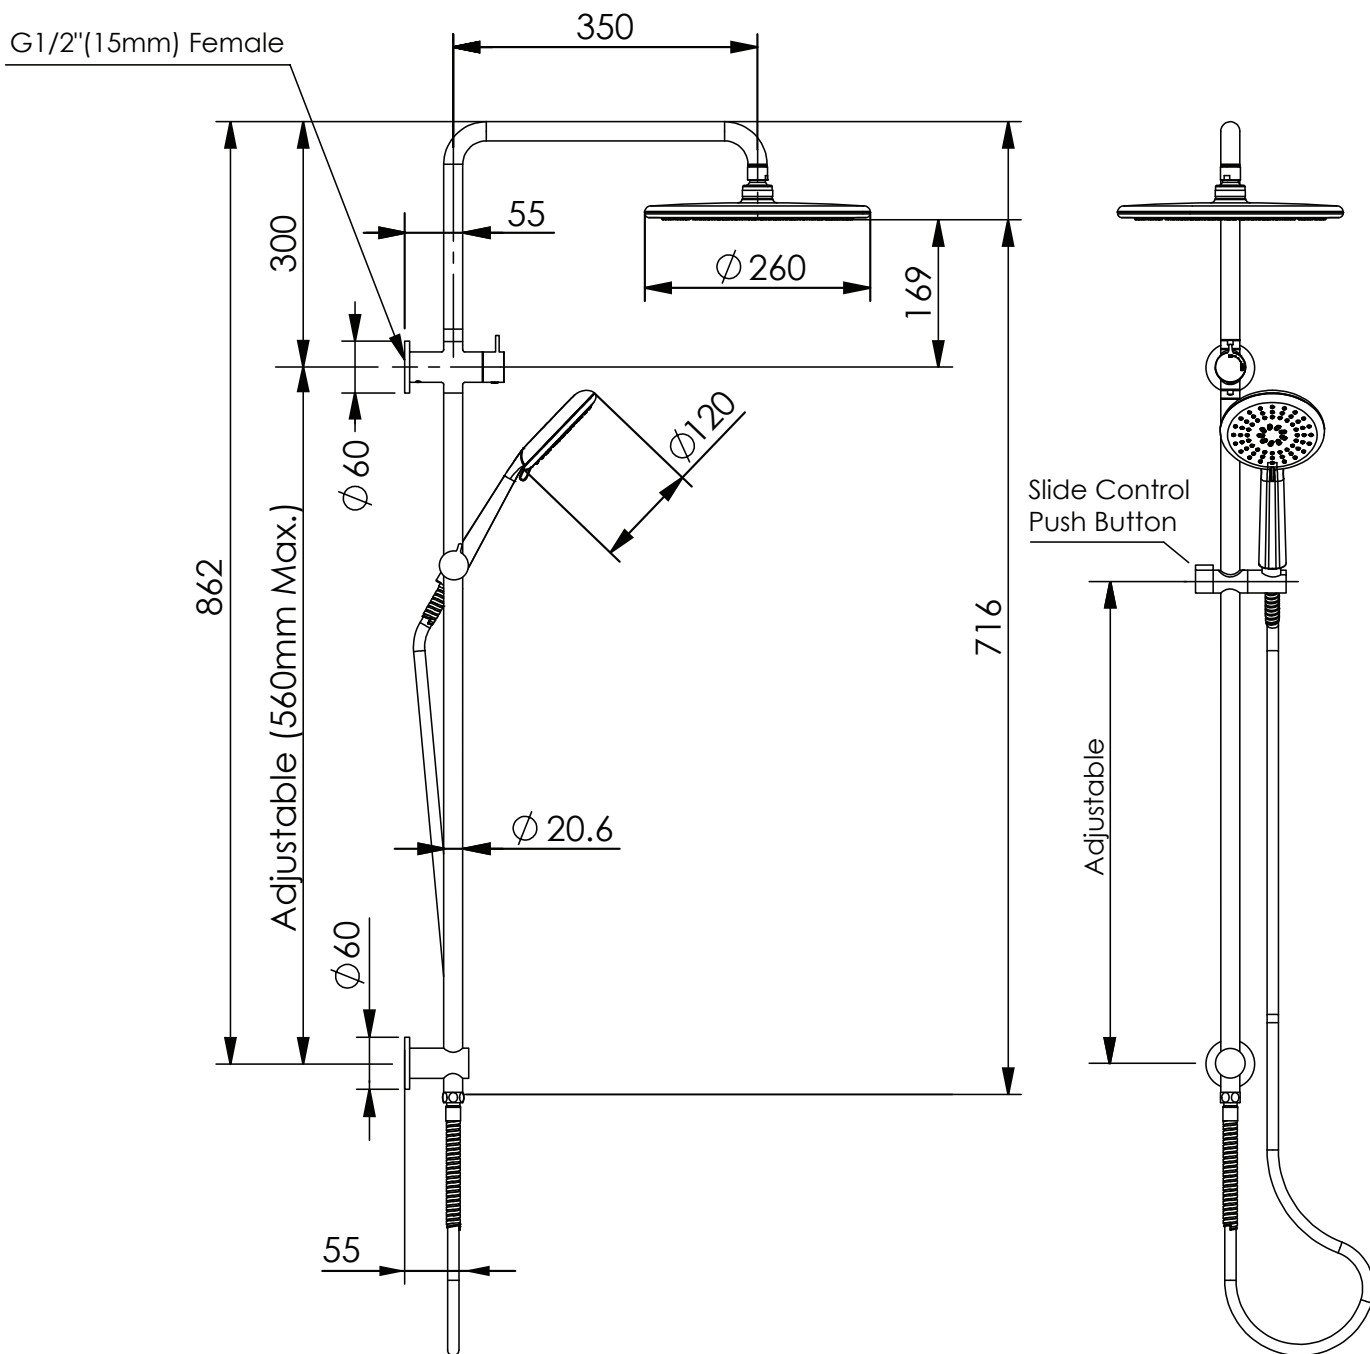

ROCCO Twin Rail Shower

18790CP | S13664 | Chrome
 18790BN | S13664 | Brushed Nickel
 18790MB | S13664 | Matte Black
 18790BB | S13664 | Brushed Brass
 18790GM | S13664 | Gun Metal

WELS 3 Star 9.0L/M
 Single Function $\varnothing 260\text{mm}$ Overhead Multi
 Function Handset