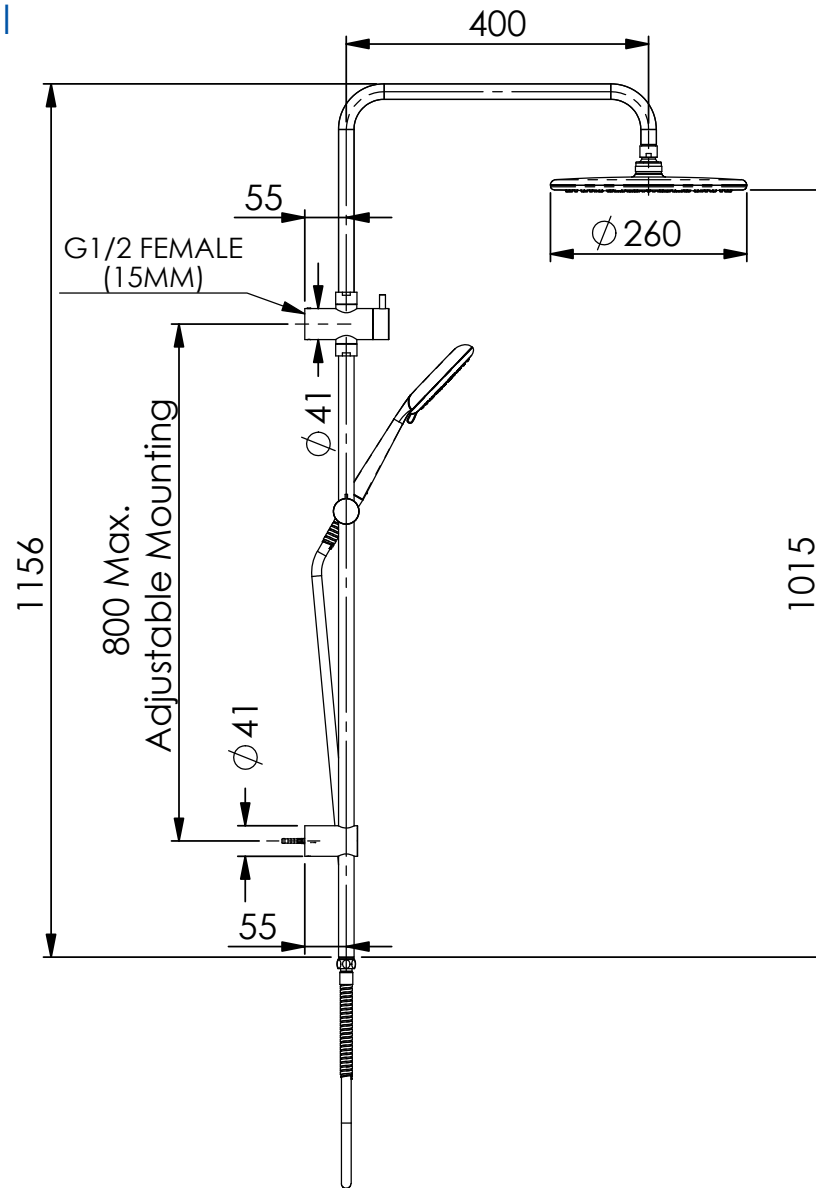

# ZEN TWIN RAIL SHOWER

- 2110030 | Chrome
- 2110031 | Brushed Nickel
- 2110037 | Matte Black
- 2110039 | Gun Metal
- 2110036 | Brushed Brass

AU: 1800 244 487 | [ausales@greenstapware.com](mailto:ausales@greenstapware.com)

TAPWARE