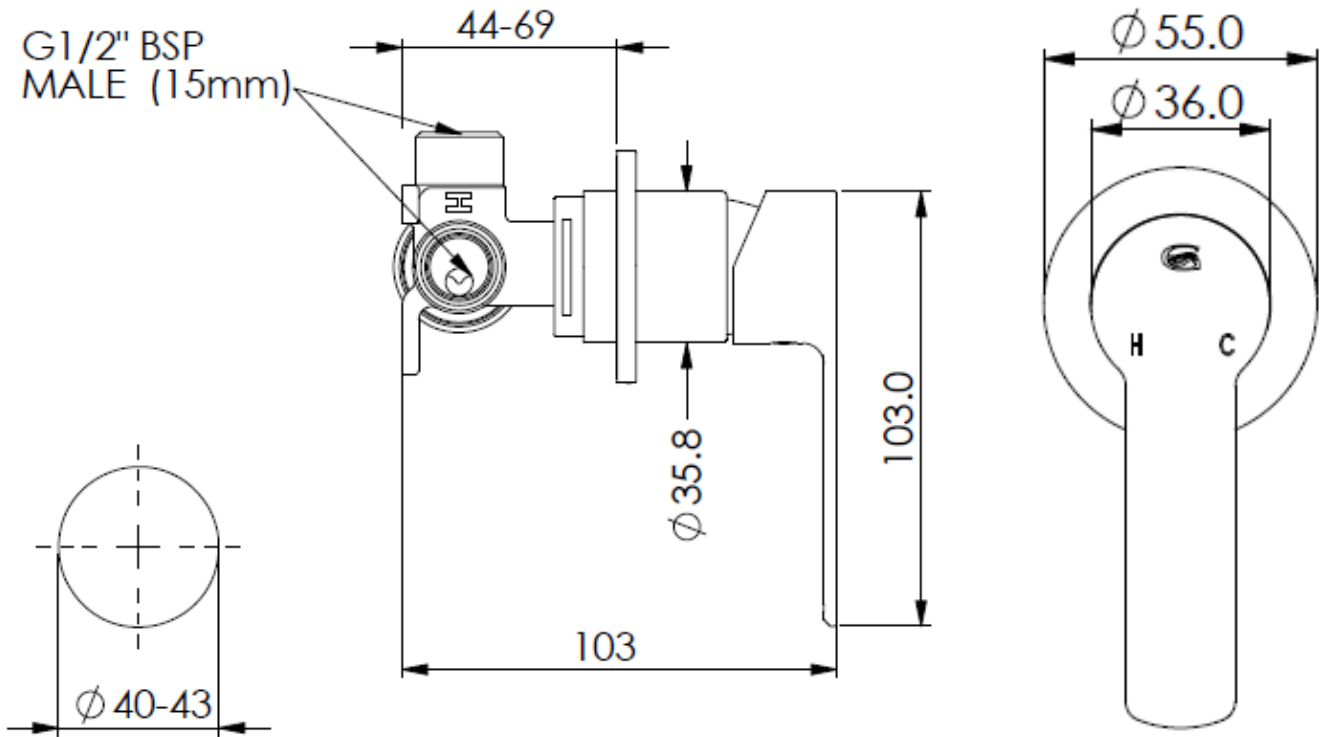

ASTRO II

Mini Trim Kit Only

- 22112510 | Chrome
- 22112511 | Brushed Nickel
- 22112517 | Matte Black
- 22112516 | Brushed Brass
- 22112519 | Gun Metal

WELS N/A
Trim Kit Only

Mounting Hole