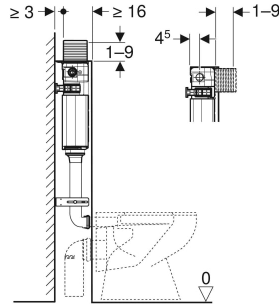

Geberit Alpha concealed cistern 12 cm, 4.5 / 3 litres, installation height 109 cm

APPLICATION PURPOSES

- For masonry walls
- For installation in part or room-height prewall installations
- For installation in room-height installation walls
- For floor-standing and wall-hung WCs
- For dual flush

TECHNICAL DATA

Flow pressure	10–1000 kPa
Water temperature max.	25 °C
Flush volume, factory setting	4.5 / 3 l
Flush volume large, adjustment range	4.5 / 6 / 7.5 l

Flush volume small, adjustment range	3–4 l
Product material	Plastic

SCOPE OF DELIVERY

- Water supply connection R 1/2", compatible with MasterFix and MeplaFix, with integrated angle stop valve and hand wheel
- Protection box for service opening
- Flush bend extension, ø 45 mm
- Protection plug
- 2 fixing brackets
- Fastening material

Art. no.	B cm	H cm	T cm
224.039.00.1	44	39.5	12