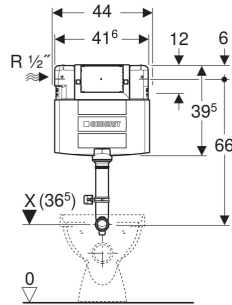

Geberit Alpha concealed cistern 12 cm, 4.5 / 3 litres, installation height 109 cm

APPLICATION PURPOSES

- For masonry walls
- For installation in part or room-height prewall installations
- For installation in room-height installation walls
- For floor-standing and wall-hung WCs
- For dual flush

TECHNICAL DATA

Flow pressure	10–1000 kPa
Water temperature max.	25 °C
Flush volume, factory setting	4.5 / 3 l
Flush volume large, adjustment range	4.5 / 6 / 7.5 l

Flush volume small, adjustment range	3–4 l
Product material	Plastic

SCOPE OF DELIVERY

- Water supply connection R 1/2", compatible with MasterFix and MeplaFix, with integrated angle stop valve and hand wheel
- Protection box for service opening
- Flush bend extension, ø 45 mm
- Protection plug
- 2 fixing brackets
- Fastening material

Art. no.	B cm	H cm	T cm
224.039.00.1	44	39.5	12