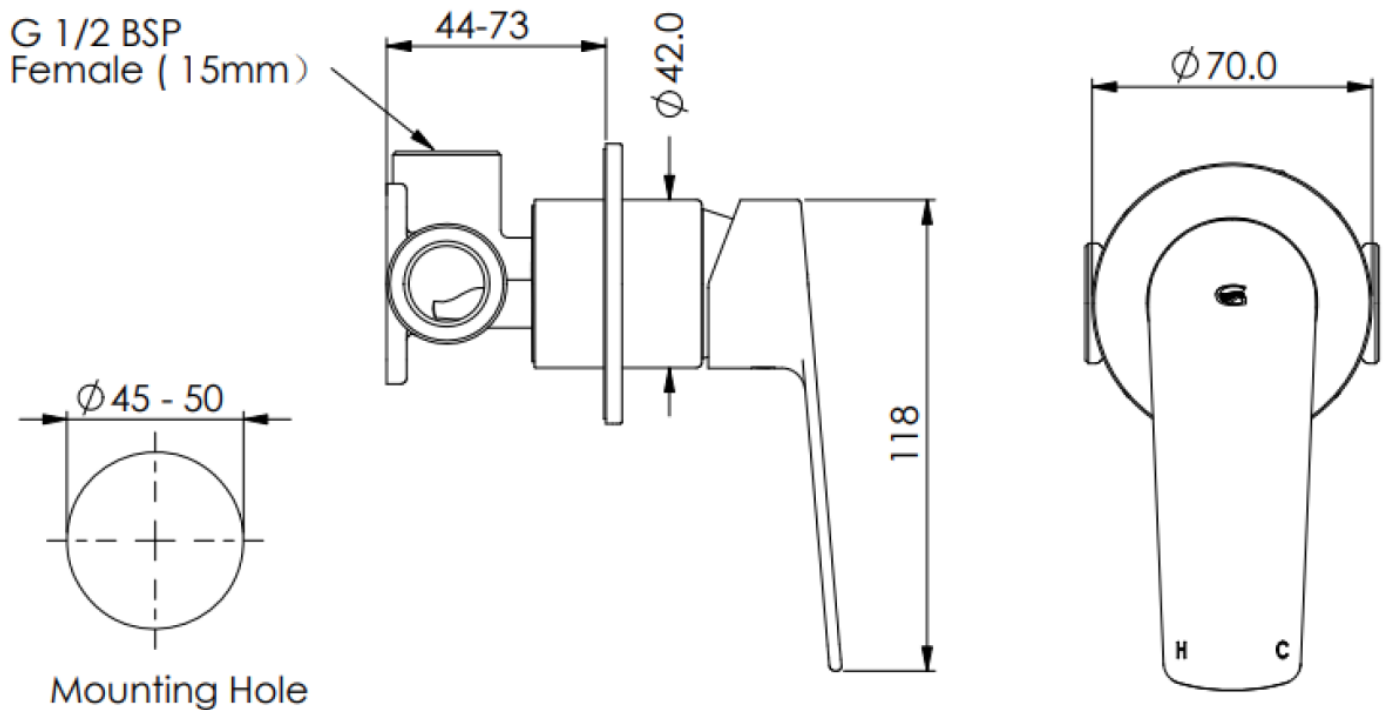

# NOVI Shower Mixer Trim Set

2420250CP | Chrome  
2420250BN | Brushed Nickel  
2420250MB | Matte Black  
2420250GM | Gunmetal  
2420250BB | Brushed Brass

**WELS:** N/A

Lead Free | 70mm Faceplate  
Use Inwall Mixer Body LF9415619  
Sold Separately