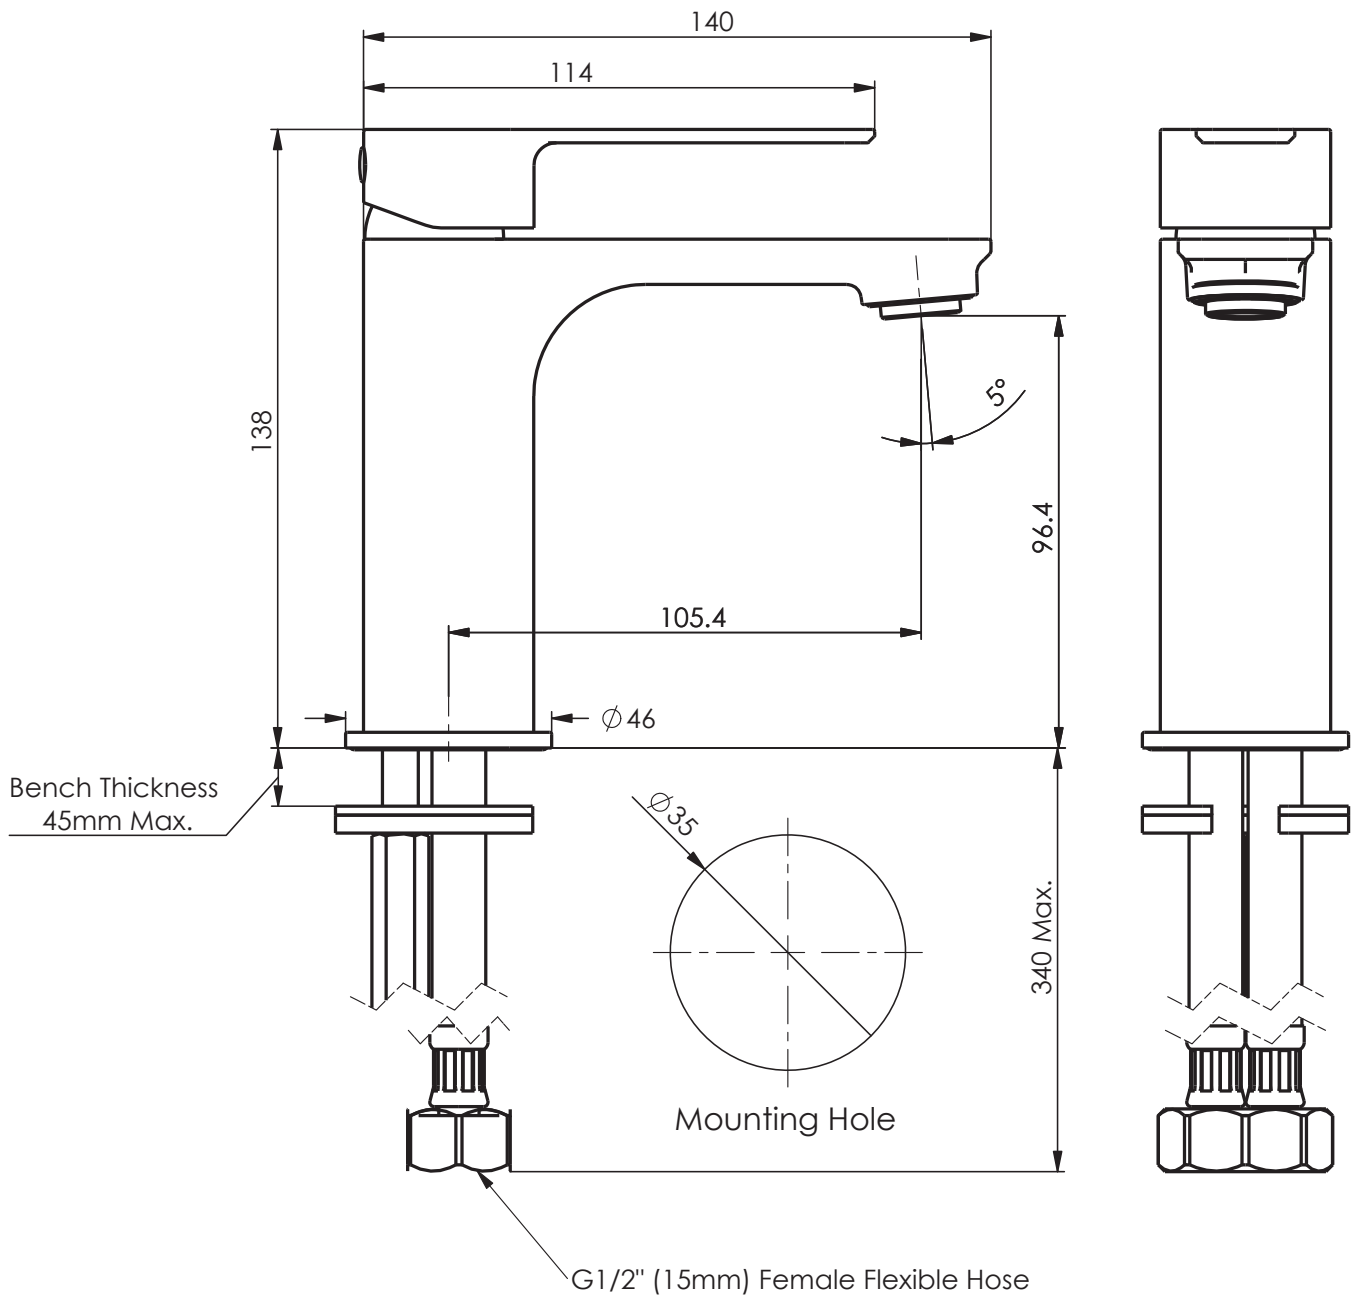

## Basin Mixer

25138001 | T38267 | Chrome  
 25138011 | T38267 | Brushed Nickel  
 25138071 | T38267 | Matte Black  
 25138061 | T38267 | Brushed Brass  
 25138091 | T38267 | Gun Metal

WELS 5 Star 6.0L/M  
 Fixed Spout