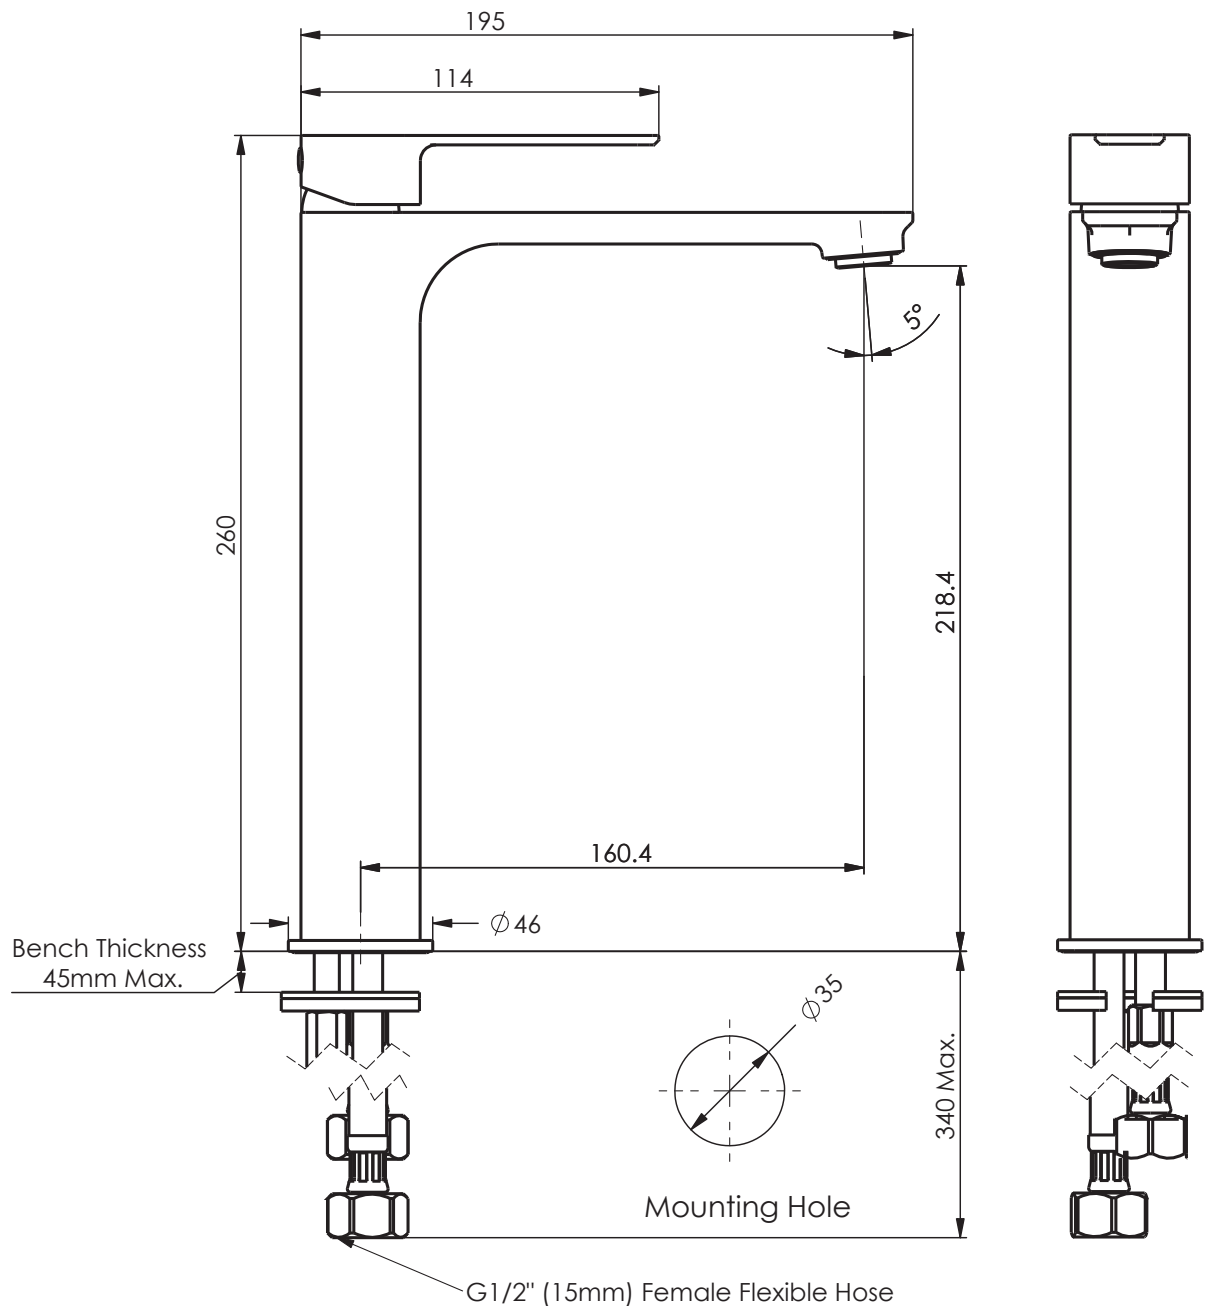

## Tower Basin Mixer

25138501 | T38266 | Chrome  
 25138511 | T38266 | Brushed Nickel  
 25138571 | T38266 | Matte Black  
 25138561 | T38266 | Brushed Brass  
 25138591 | T38266 | Gun Metal

WELS 5 Star 6.0L/M  
 Fixed Spout