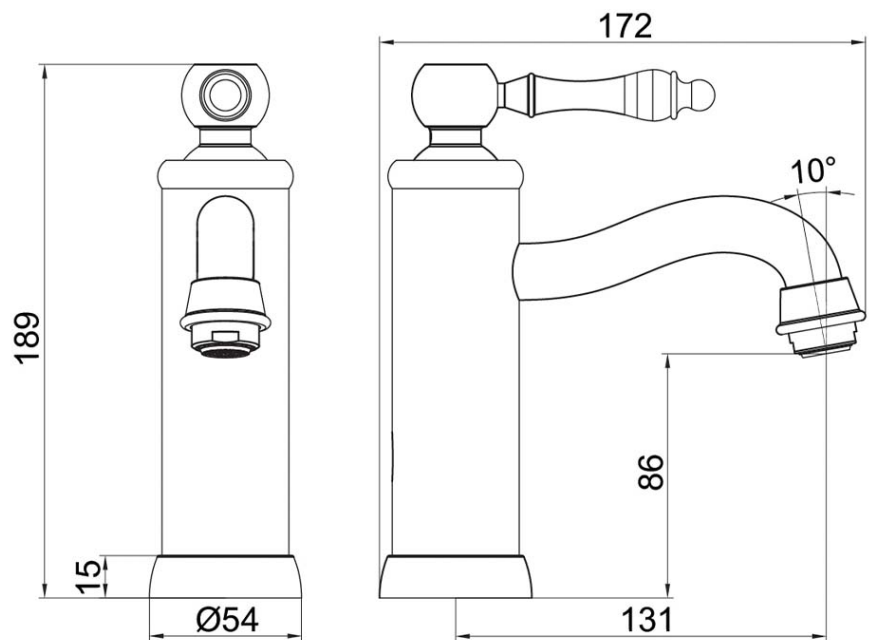

# Avia 2.0 Basin Mixer

Brushed Nickel

**Product Image**

**Product Details**

<b>Code:</b>	<b>4263580</b>
Brand:	Villeroy & Boch
Range:	Avia 2.0
Warranty:	15 Years*
WELS:	6 Star 4.5 LPM, Reg #: 8

**Additional Features**

**Technical Specification**

**Required Product**

**Recommended Products**

**Additional Notes**

- Lead Free
- 35mm Ceramic Cartridge
- Water & Energy Efficient
- Matching Showers & Accessories

\*Please visit [argentaust.com.au/warranty](http://argentaust.com.au/warranty) to view the full warranty

*Note: All dimensions are in millimetres and are subject to normal manufacturing variations. It is recommended to use the physical product measurements for cut-outs and rough-ins as the technical details shown may differ from the actual product. Use acetic cured silicone sealant. Do not use epoxy type adhesives. Clean with damp cloth. Do not use abrasive cleaners, liquids or pastes.*