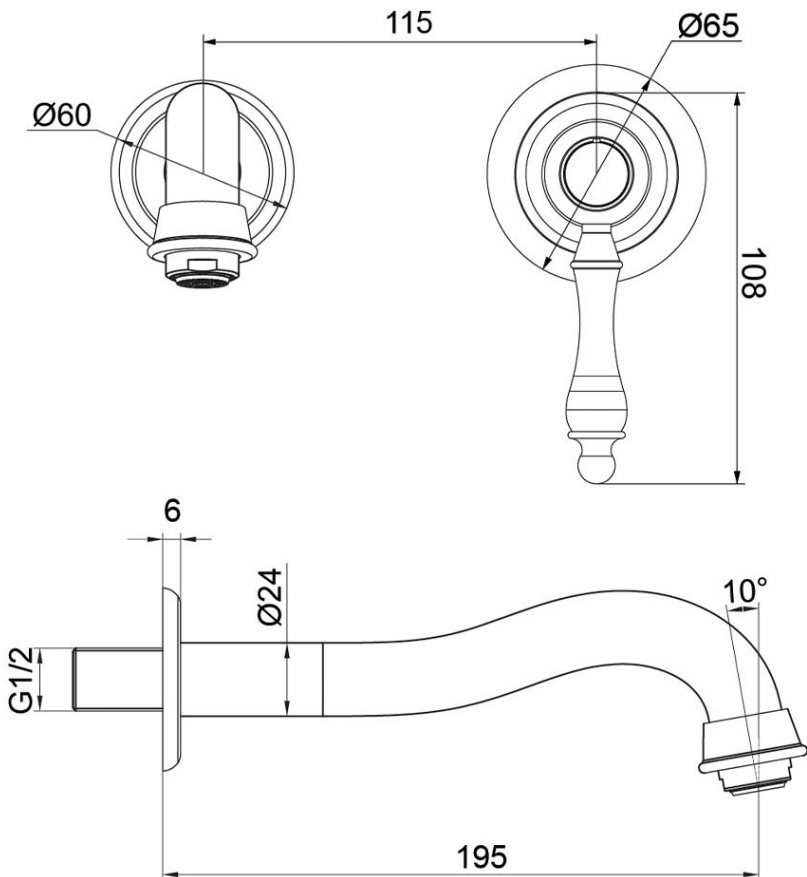

Additional Features **Technical Specification**

Required Product
ColourChoice 8733500

Recommended Products

Additional Notes

- Lead Free
- 115mm Centres
- 35mm Ceramic Cartridge
- Spout Can Be Positioned On The Left Hand Side Of The Mixer Only
- Matching Showers & Accessories

Installation Instructions

* NOT COMPATIBLE WITH UNIVERSAL BODY
* ONLY USE COLOURCHOICE BODY 8733500