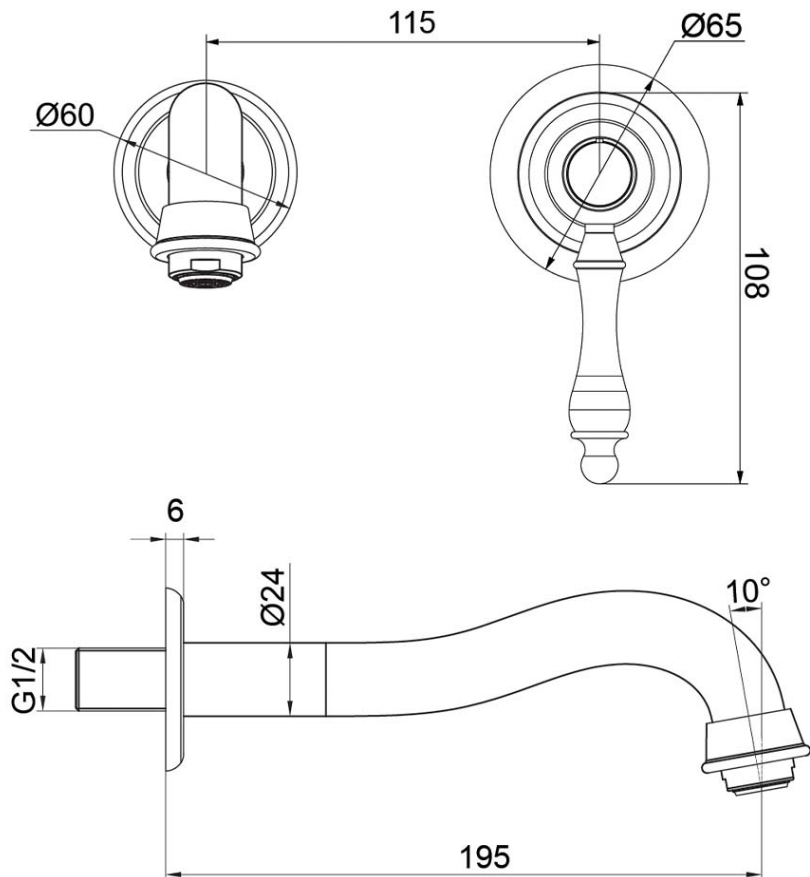

Avia 2.0 Wall Mounted Basin Trim

Brushed Gold

Product Image **Product Details**

Code: 4264585B
Brand: Villeroy & Boch
Range: Avia 2.0
Warranty: 15 Years*
WELS: 5 Star 5 LPM, Reg #: T43051

Additional Features **Technical Specification**

Required Product
 ColourChoice 8733500

Recommended Products

Additional Notes

- Lead Free
- 115mm Centres
- 35mm Ceramic Cartridge
- Spout Can Be Positioned On The Left Hand Side Of The Mixer Only
- Matching Showers & Accessories

Installation Instructions

* NOT COMPATIBLE WITH UNIVERSAL BODY
 * ONLY USE COLOURCHOICE BODY 8733500

*Please visit argentaust.com.au/warranty to view the full warranty

Note: All dimensions are in millimetres and are subject to normal manufacturing variations. It is recommended to use the physical product measurements for cut-outs and rough-ins as the technical details shown may differ from the actual product. Use acetic cured silicone sealant. Do not use epoxy type adhesives. Clean with damp cloth. Do not use abrasive cleaners, liquids or pastes.