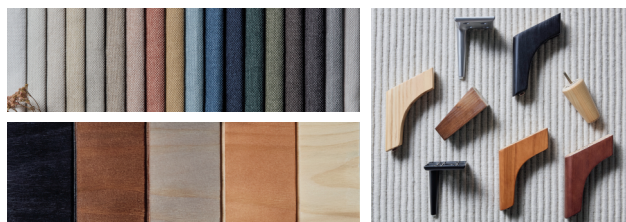

'Zuri' COLLECTION

EXCLUSIVE TO DOMAYNE

'ZURI' 2.5-SEATER LOUNGE
Thin Oxford Curved Arm
(W160 x H85 x D92cm)

'ZURI' 3-SEATER LOUNGE
Thin Oxford Curved Arm
(W200 x H85 x D92cm)

ZURI 3-SEATER LOUNGE WITH REVERSIBLE CHAISE
Thin Square Arm
(W200 x H85 x D92-162cm)

ZURI 3-SEATER LOUNGE WITH CORNER CHAISE
Wide Oxford Curved Arm
(W287 x H85 x D92-192cm)

ZURI 2-PIECE CORNER MODULAR LOUNGE
Wide Square Arm
(W287 x H85 x D285cm)

CUSTOMISE

SIZE, COLOUR,
FABRIC, SEAT FIRMNESS,
LEG STAIN & ARM STYLE

PRODUCT FEATURES

- Australian Made
- Customisable
- Tailored Design
- 4 Arm Options: Curved, Square, Narrow and Wide
- 5 Timber Stain Options: Clear, Aged Smoke, Walnut, Baltic and Black
- 3 Metal Colour Options: Matt Black, Satin and Gold