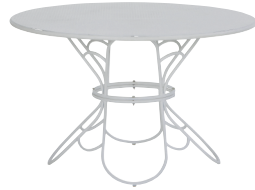

'Botanic'

OUTDOOR COLLECTION

PRODUCT FEATURES

- Durable steel frame with powder-coat finish to resist chipping and fading
- Complete Outdoor Setting ideal for dining, lounging and sunbathing
- Easy care frame that's simple to wipe clean

EXCLUSIVE TO **DOMAYNE**

DOMAYNE[®]

DOMAYNE.COM.AU

THE 'BOTANIC' OUTDOOR COLLECTION

'BOTANIC' DOUBLE LOUNGE
(W149 x H82 x D89cm)

'BOTANIC' ARMCHAIR
(W79 x H82 x D89cm)

'BOTANIC' SUNLOUNGE
(W73 x H95 x D165cm)

'BOTANIC' ROUND DINING TABLE 126CM
(DIA126 x H75cm)
*Also available in 70cm (DIA70 x H75cm)
and 110cm (DIA110 x H75cm)*

'BOTANIC' DINING CHAIR
(W54 x H82 x D59cm)

'BOTANIC' GIN TROLLEY
(W100 x H92 x D63cm)