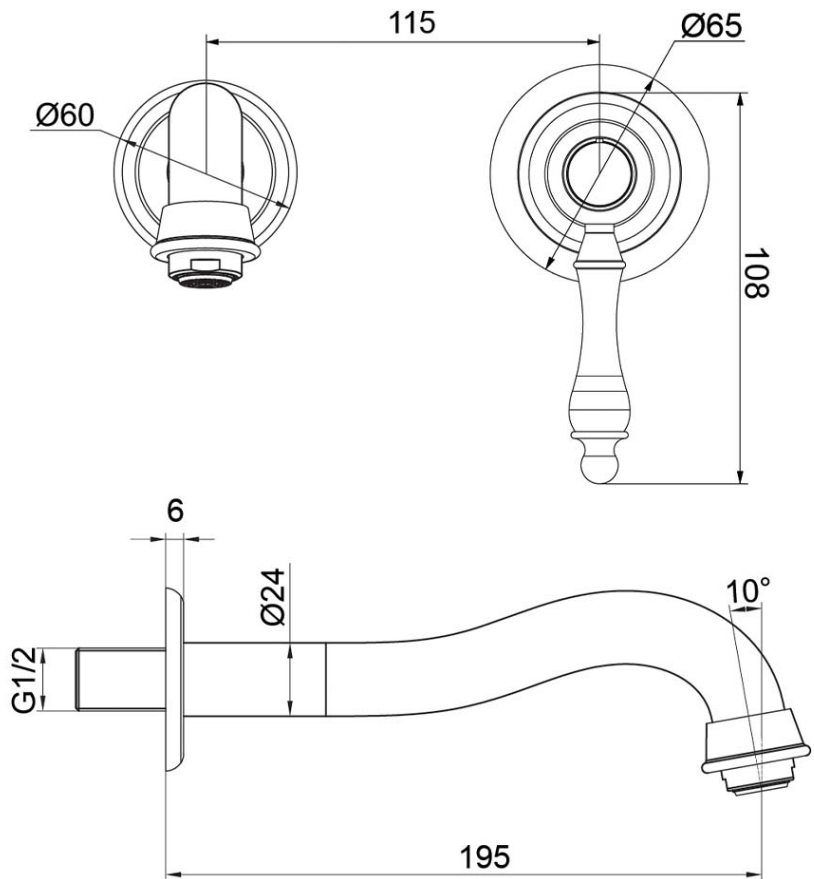

Avia 2.0 Wall Mounted Basin Trim

Ceramic/Chrome

Product Image

Product Details

Code: 5374561B
Brand: Villeroy & Boch
Range: Avia 2.0
Warranty: 15 Years*
WELS: 5 Star 5 LPM, Reg #: T43050

Additional Features

Required Product
 ColourChoice 8733500

Recommended Products

Additional Notes

- Lead Free
- 115mm Centres
- 35mm Ceramic Cartridge
- Spout Can Be Positioned On The Left Hand Side Of The Mixer Only
- Matching Showers & Accessories

Installation Instructions

* NOT COMPATIBLE WITH UNIVERSAL BODY
 * ONLY USE COLOURCHOICE BODY 8733500

Technical Specification

*Please visit argentaust.com.au/warranty to view the full warranty

Note: All dimensions are in millimetres and are subject to normal manufacturing variations. It is recommended to use the physical product measurements for cut-outs and rough-ins as the technical details shown may differ from the actual product. Use acetic cured silicone sealant. Do not use epoxy type adhesives. Clean with damp cloth. Do not use abrasive cleaners, liquids or pastes.