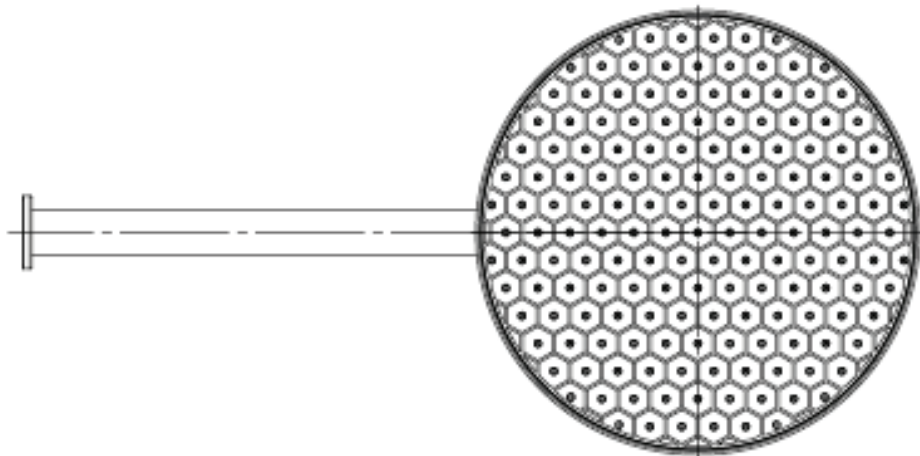

GLIDE Wall Shower

5730001 | S13748 | Chrome
5730011 | S13748 | Brushed Nickel
5730071 | S13748 | Matte Black
5730061 | S13748 | Brushed Brass
5730091 | S13748 | Gun Metal

WELS 3 Star 9.0L/M
Single Function $\phi 250\text{mm}$ Overhead
380mm arm length