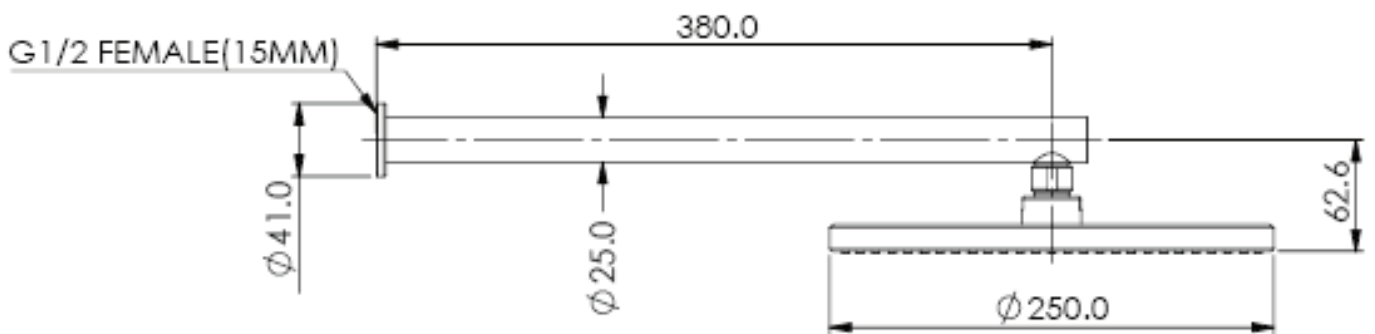

GLIDE Wall Shower

5730001 | S13748 | Chrome
5730011 | S13748 | Brushed Nickel
5730071 | S13748 | Matte Black
5730061 | S13748 | Brushed Brass
5730091 | S13748 | Gun Metal

WELS 3 Star 9.0L/M
Single Function $\phi 250\text{mm}$ Overhead
380mm arm length