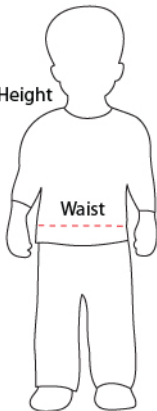

<b>CHILD SMALL</b>		3-4 YEARS	
Height	112-122cm	Waist	63-66cm
<b>CHILD MEDIUM</b>		5-7 YEARS	
Height	127-137cm	Waist	69-76cm
<b>CHILD LARGE</b>		8-10 YEARS	
Height	142-152cm	Waist	79-86cm

Height

\* Approximate measurements only