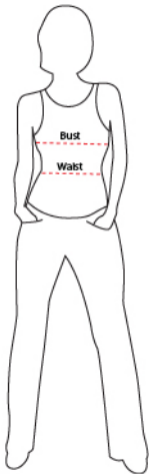

LADIES SMALL

Bust	84-89cm
Waist	63-66cm

LADIES MEDIUM

Bust	91-97cm
Waist	69-76cm

LADIES LARGE

Bust	97-101cm
Waist	78-86cm

* Approximate measurements only