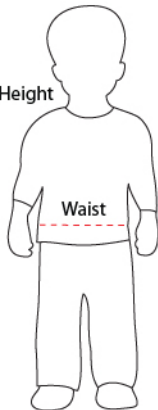

CHILD MEDIUM		5-7 YEARS	
Height	127-137cm	Waist	69-76cm
CHILD LARGE		8-10 YEARS	
Height	142-152cm	Waist	79-86cm

Height

* Approximate measurements only