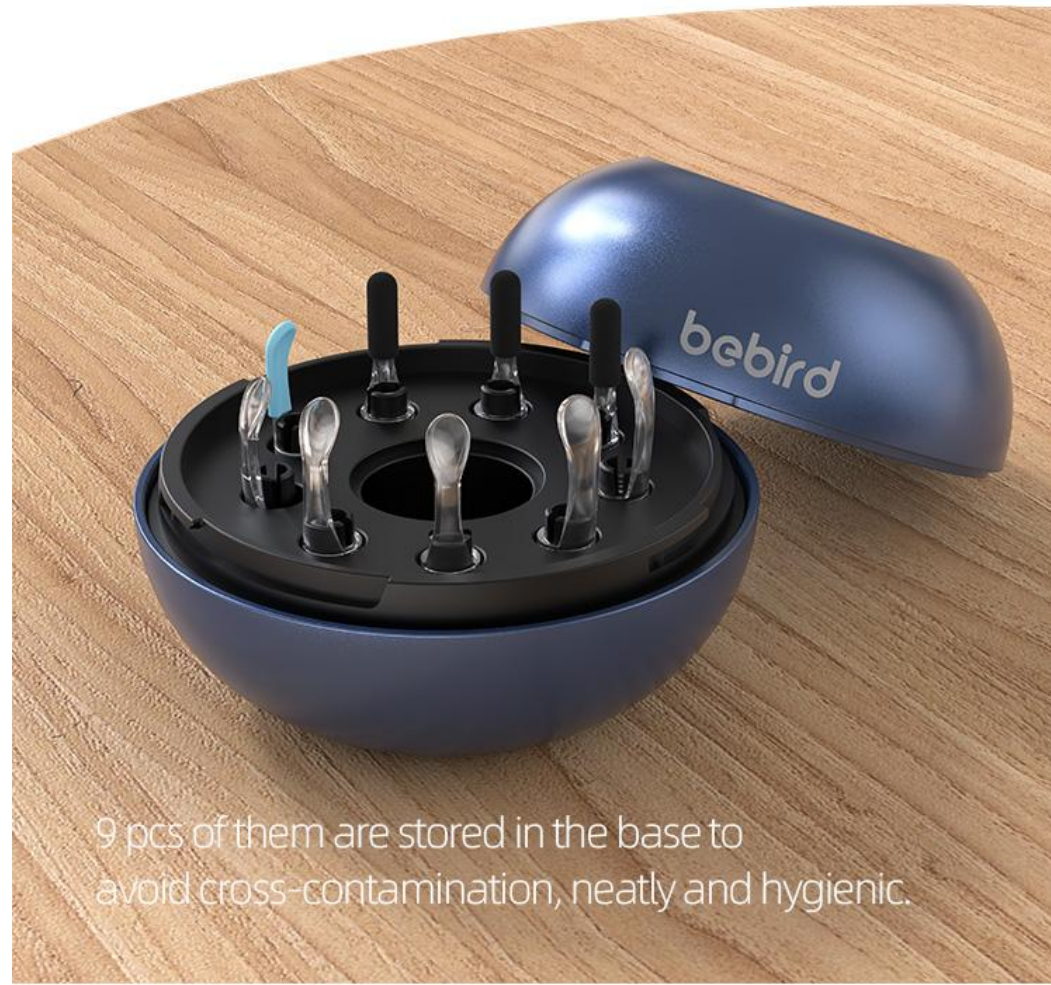

bebird **M9 S**

Smart Wireless Ear Wax Removal with Camera

Wireless
WiFi Connection

1080P
camera

10 Mega
Pixels Lens

230 mAh
Rechargeable
Battery

Gimbaled
Intelligent
Gyroscope

Smart
Magnetic Switch

IP67
Waterproof

Magnetic Intelligent Switch & Iconic Design

reddot award winner

No physical power button,
but the device will automatically
turn On/Off when the cover
is removed or back.

10-mega Pixels Camera 1080P Real-time Image

Nano 3.5mm Exclusive Endoscope

Ultrafine camera for people
with narrow ear canal.

Waterproof

Dust-proof

Fog-proof

3.5mm

Intelligent Temperature Control

Non sensitive
temperature

9 pcs of them are stored in the base to
avoid cross-contamination, neatly and hygienic.

Easier charging

Charging port is on the main body,
easy to put in your bag.

Compatible with iOS & Android

Download our APP 'Bebird' for free,
connect your smart phones/tablets with the product WIFI,
and you can use it easily.