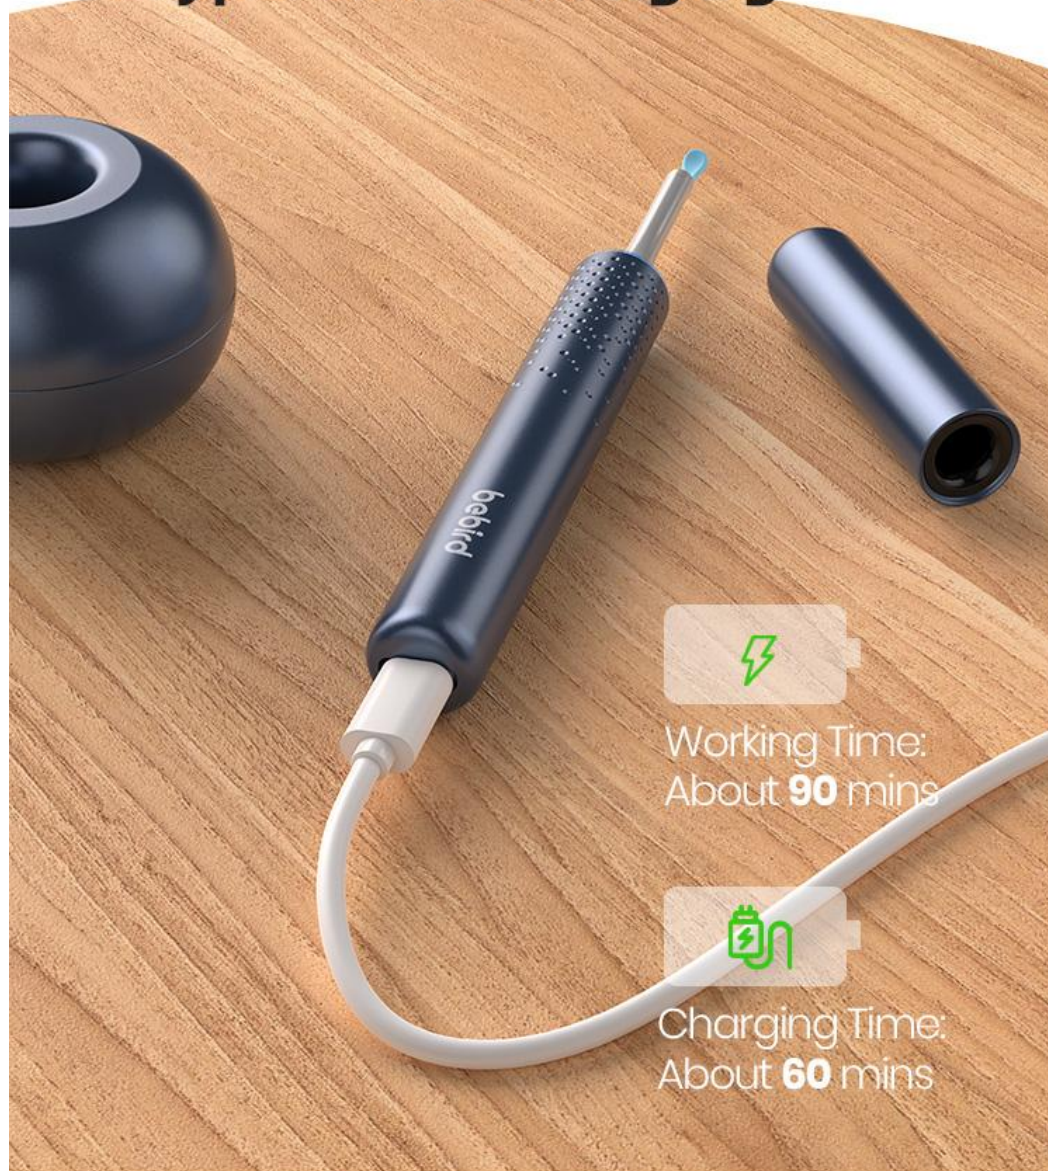

IP67
Waterproof

Magnetic Intelligent Switch & Iconic Design

reddot award winner

No physical power button,
but the device will automatically
turn On/Off when the cover
is removed or back.

10-mega Pixels Camera 1080P Real-time Image

Nano 3.5mm Exclusive Endoscope

Ultrafine camera for people
with narrow ear canal.

Waterproof

Dust-proof

Fog-proof

3.5mm

Intelligent Temperature Control

Non sensitive
temperature

Easy to Maintain

After use, the lens can be cleaned with water

Wiped with the alcohol swab included in the package

Long Lasting Battery Life & Type-C Fast Charging

Various Replacable Eartips

Total 10 pcs eartips for replacement,
easy to clean all kind of ear wax

9 pcs of them are stored in the base to
avoid cross-contamination, neatly and hygienic.

Easier charging

Charging port is on the main body,
easy to put in your bag.

Compatible with iOS & Android

Download our APP 'Bebird' for free,
connect your smart phones/tablets with the product WIFI,
and you can use it easily.