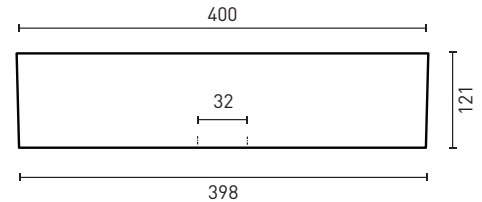

Caval Counter Top Round Basin

Product Code: **CABCTR**

The Caval round counter top basin features an ultra-thin edge & is designed to be mounted on top of a vanity or counter top bench. Combine with a vessel or wall basin mixer.

- AS/NZ Standard AS1172.4.2019
- Counter top basin
- Ultra-thin edge

PRODUCT SPECIFICATIONS

Colour:	High gloss white
Material:	Superior vitreous china
Length:	400mm
Width:	400mm
Height:	121mm
Capacity:	10L
Basin Type:	Counter top
Net Weight:	8kg
Warranty:	10 years* (refer to decina.com.au)

OPTIONAL ACCESSORIES

- 32mm pop-up basin waste - chrome **WA004**
- 32 X 40mm Quattro pop-up basin waste - chrome **WA005**
- 32mm pop-up basin waste - gloss white **WA006**

FRONT VIEW

TOP VIEW

DECINA
DISCOVER INDULGENCE