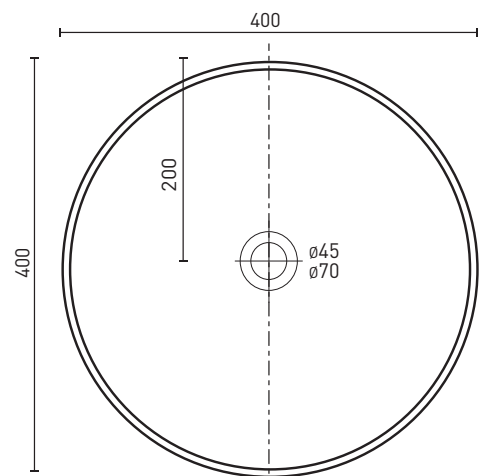

Caval Counter Top Round Basin

Product Code: **CABCTR**

The Caval round counter top basin features an ultra-thin edge & is designed to be mounted on top of a vanity or counter top bench. Combine with a vessel or wall basin mixer.

- AS/NZ Standard AS1172.4.2019
- Counter top basin
- Ultra-thin edge

PRODUCT SPECIFICATIONS

Colour:	High gloss white
Material:	Superior vitreous china
Length:	400mm
Width:	400mm
Height:	121mm
Capacity:	10L
Basin Type:	Counter top
Net Weight:	8kg
Warranty:	10 years* (refer to decina.com.au)

OPTIONAL ACCESSORIES

- 32mm pop-up basin waste - chrome **WA004**
- 32 X 40mm Quattro pop-up basin waste - chrome **WA005**
- 32mm pop-up basin waste - gloss white **WA006**

FRONT VIEW

TOP VIEW

DECINA
DISCOVER INDULGENCE