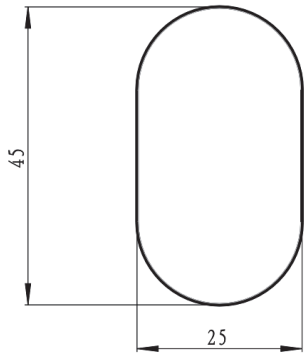

Circle Single Robe Hook

Brushed Brass

Product Specifications

Code CIR-40-BB

Material Brass

Barcode 9339897017879

Finish Brushed Brass

Experience, the difference.