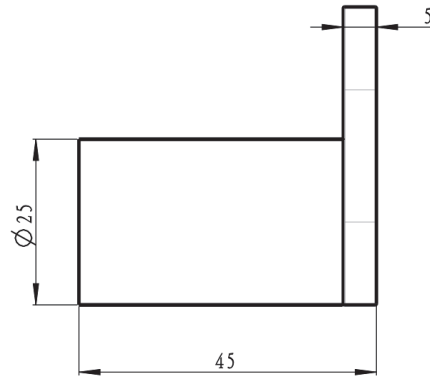

Circle Single Robe Hook

Brushed Brass

Product Specifications

Code CIR-40-BB

Material Brass

Barcode 9339897017879

Finish Brushed Brass

Experience, the difference.