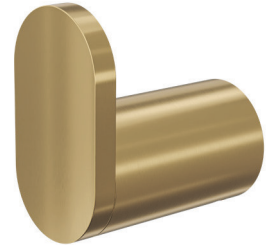

Circle Single Robe Hook

Brushed Brass

Product Specifications

Code CIR-40-BB

Material Brass

Barcode 9339897017879

Finish Brushed Brass

Experience, the difference.