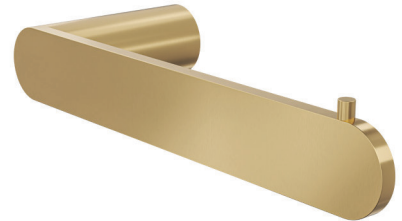

Circle Toilet Roll Holder

Brushed Brass

Product Specifications

Code CIR-41-BB

Material Brass

Barcode 9339897017923

Finish Brushed Brass

Experience, the difference.