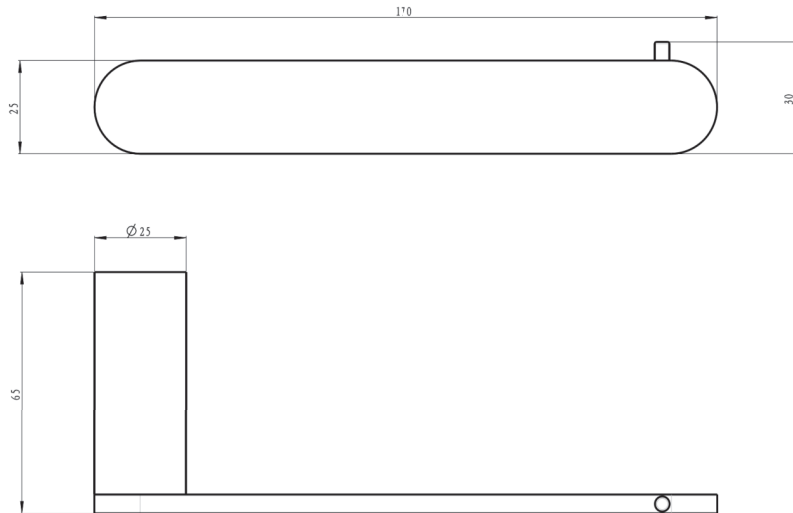

Circle Toilet Roll Holder

Brushed Brass

Product Specifications

Code CIR-41-BB

Material Brass

Barcode 9339897017923

Finish Brushed Brass

Experience, the difference.