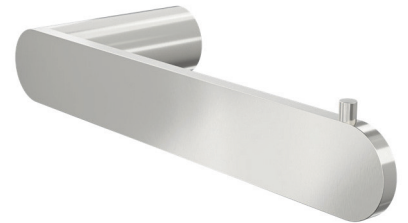

# Circle Toilet Roll Holder

Brushed Nickel

## Product Specifications

Code CIR-41-BN

Material Brass

Barcode 9339897017916

Finish Brushed Nickel

*Experience, the difference.*

LINSOL.COM.AU

☎ 1300 546 765