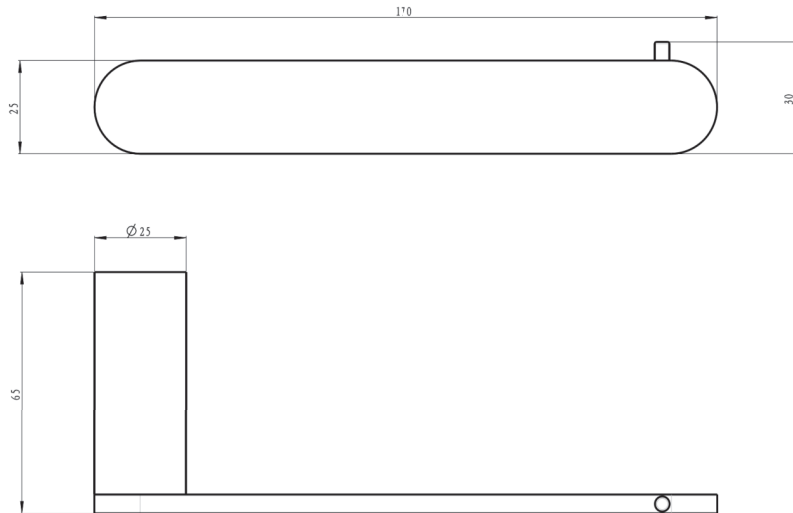

# Circle Toilet Roll Holder

Brushed Nickel

## Product Specifications

Code CIR-41-BN

Material Brass

Barcode 9339897017916

Finish Brushed Nickel

*Experience, the difference.*

LINSOL.COM.AU

☎ 1300 546 765