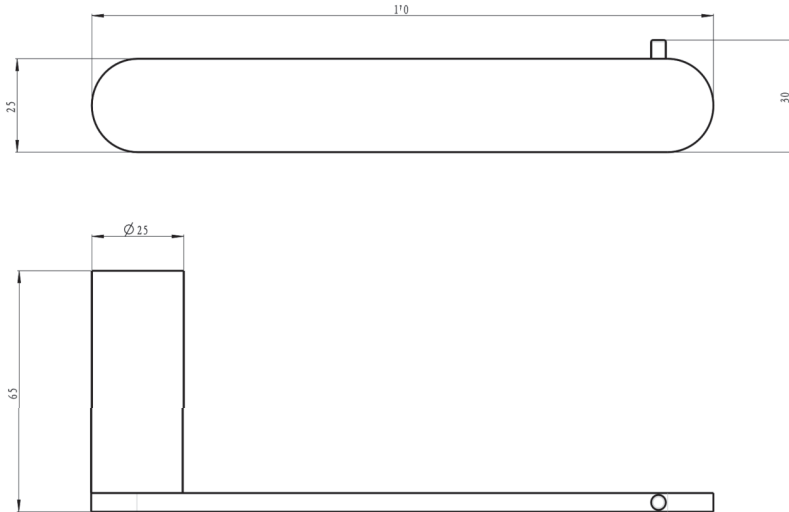

Circle Toilet Roll Holder

Chrome

Product Specifications

Code CIR-41-CH

Material Brass

Barcode 9339897017886

Finish Chrome

Experience, the difference.