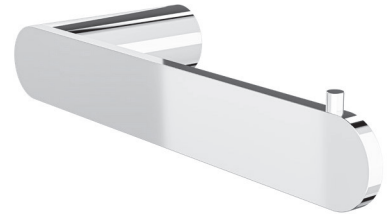

Circle Toilet Roll Holder

Chrome

Product Specifications

Code CIR-41-CH

Material Brass

Barcode 9339897017886

Finish Chrome

Experience, the difference.