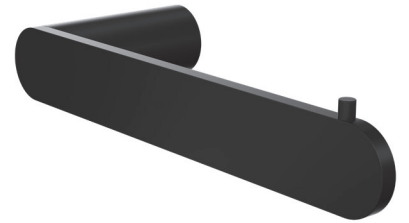

Circle Toilet Roll Holder

Matte Black

Product Specifications

Code CIR-41-MB

Material Brass

Barcode 9339897017893

Finish Matte Black

Experience, the difference.