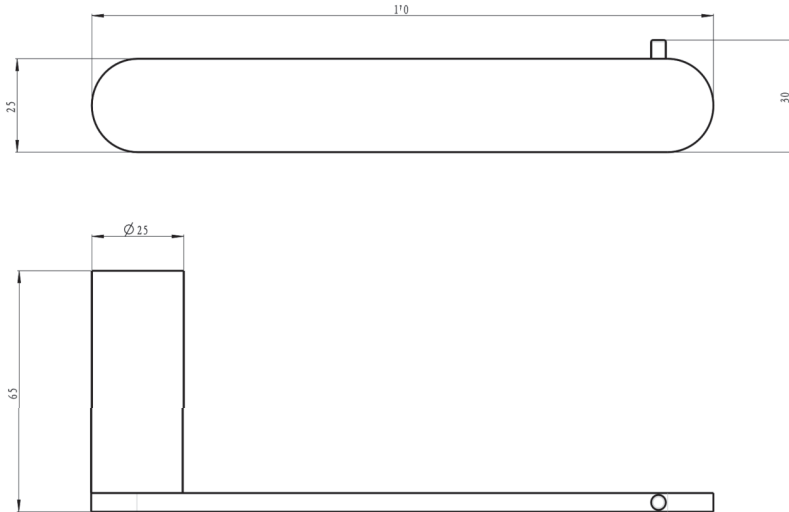

Circle Toilet Roll Holder

Matte Black

Product Specifications

Code CIR-41-MB

Material Brass

Barcode 9339897017893

Finish Matte Black

Experience, the difference.